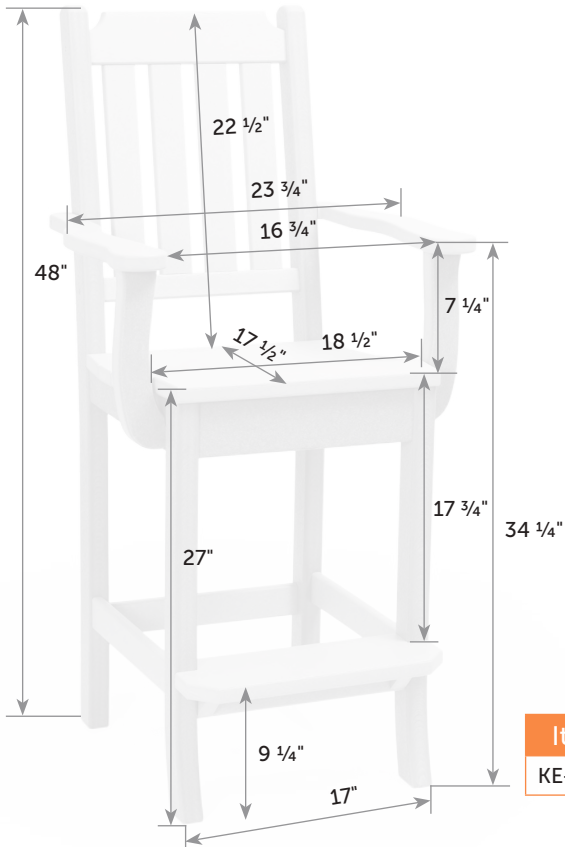

Keystone Bar Chair

KE-Ch-Ba *Catalog Pg. 95*

Item #	lbs	Zones	2	3	4	5	6	7	8
KE-Ch-Ba	35		275.00	275.00	285.00	295.00	325.00	340.00	400.00

Keystone Bar Chair with Arms

KE-ChA-Ba *Catalog Pg. 95*

Item #	lbs	Zones	2	3	4	5	6	7	8
KE-ChA-Ba	40		275.00	275.00	285.00	295.00	325.00	340.00	400.00