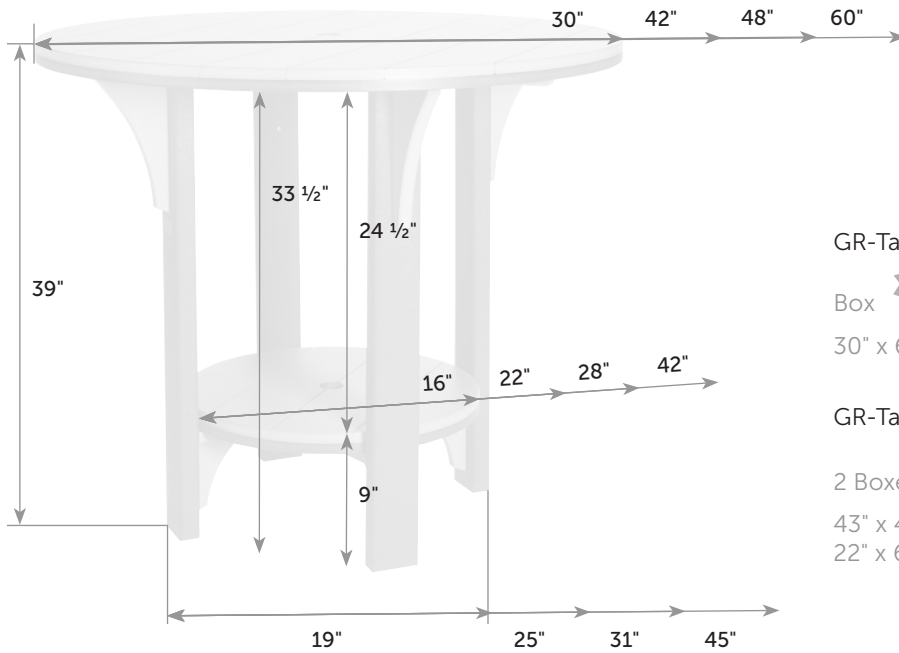

Round Bar Table

Catalog Pg. 85

GR-Ta-Ba-30r

GR-Ta-Ba-60r

Box 30" x 6" x 39" - 60 lb

Freight

GR-Ta-Ba-42r

GR-Ta-Ba-48r

2 Boxes 43" x 4" x 43" - 60 lb
22" x 6" x 45" - 25 lb

2 Boxes 48" x 4" x 48" - 75 lb
22" x 6" x 45" - 30 lb

Item #	W x L	Lb.	Zones	2	3	4	5	6	7	8
GR-Ta-Ba-30r	30" x 30"	60		65.00	69.00	75.00	79.00	85.00	95.00	105.00
GR-Ta-Ba-42r	42" x 42"	85		290.00	295.00	300.00	305.00	310.00	315.00	320.00
GR-Ta-Ba-48r	48" x 48"	105		340.00	345.00	350.00	355.00	360.00	365.00	370.00
GR-Ta-Ba-60r	60" x 60"	175		700.00	750.00	850.00	950.00	1,025.00	1,100.00	1,175.00