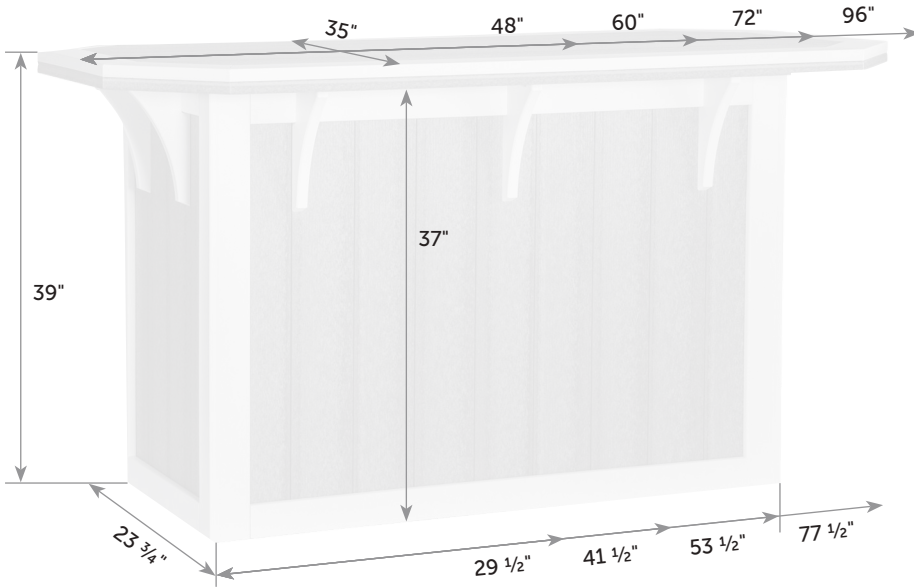

SummerSide Bar

Removable top for easy handling.

SummerSide Bar

Catalog Pg. 63

Freight

Item #	W x L	Lb.	Zones	2	3	4	5	6	7	8
SU-Ba-35x48	35" x 48"	205		615.00	665.00	715.00	760.00	810.00	850.00	905.00
SU-Ba-35x60	35" x 60"	235		575.00	640.00	700.00	760.00	810.00	875.00	940.00
SU-Ba-35x72	35" x 72"	275		565.00	645.00	725.00	800.00	875.00	960.00	1,030.00
SU-Ba-35x96	35" x 96"	410		650.00	750.00	850.00	950.00	1,050.00	1,150.00	1,250.00