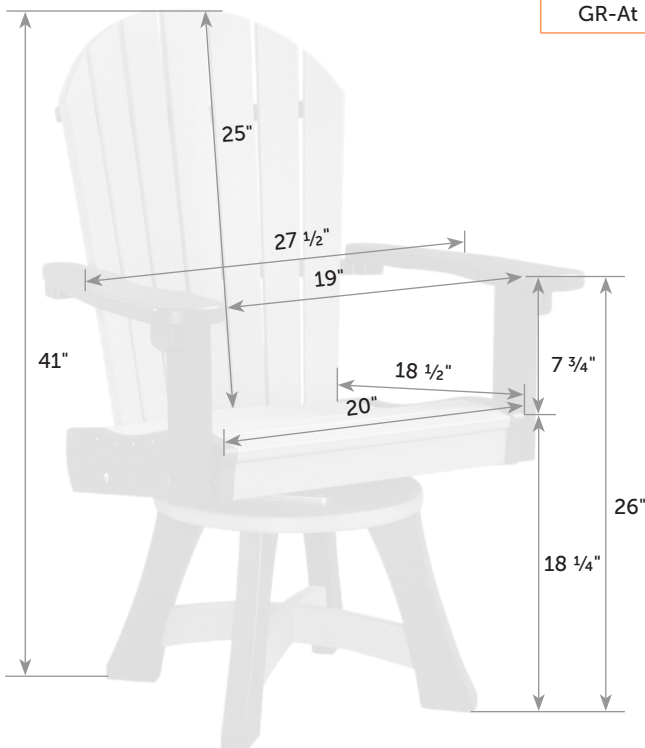

**Cup Holder**  
CU

Catalog Pg. 81 6" x 6" x 6"

## Great Bay Table Attachment

GR-At

Catalog Pg. 77 22" x 6" x 22"

Table attaches easily with 4 thumb-screws.