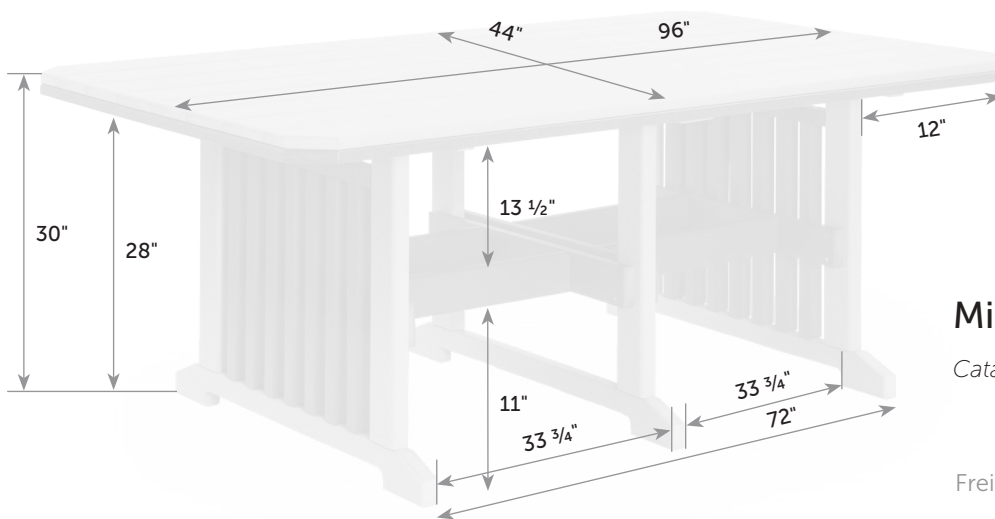

Mission Tables

Catalog Pg. 99

Freight

Item #	W x L	Lb.	Zones	2	3	4	5	6	7	8
MI-Ta-44x96	44" x 96"	165		650.00	650.00	660.00	660.00	790.00	690.00	740.00