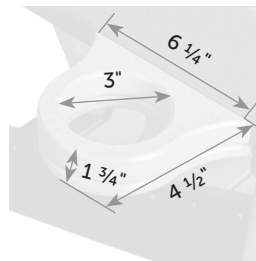

Cup Holder

CU *Catalog Pg. 47*

Box
6" x 6" x 6"

Item #	lbs	Zones	2	3	4	5	6	7	8
CU	2		20.00	20.00	21.00	21.00	22.00	22.00	23.00