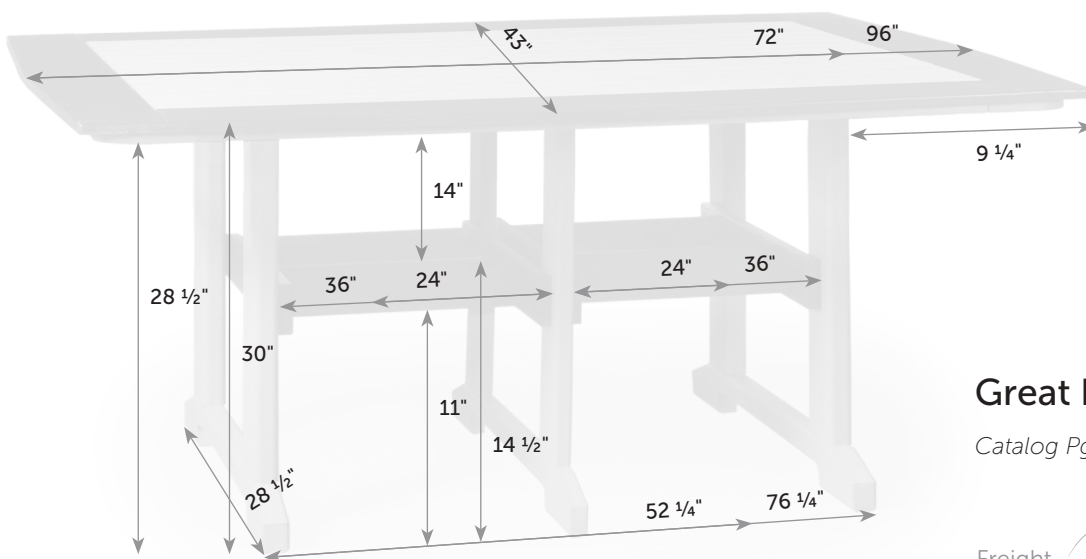

Great Bay Dining Table

Catalog Pg. 77

Freight

Item #	W x L	Lb.	Zones	2	3	4	5	6	7	8
GR-Ta-Di-43x72	43" x 72"	145		565.00	565.00	570.00	570.00	580.00	590.00	615.00
GR-Ta-Di-43x96	43" x 96"	160		665.00	665.00	670.00	670.00	695.00	705.00	735.00