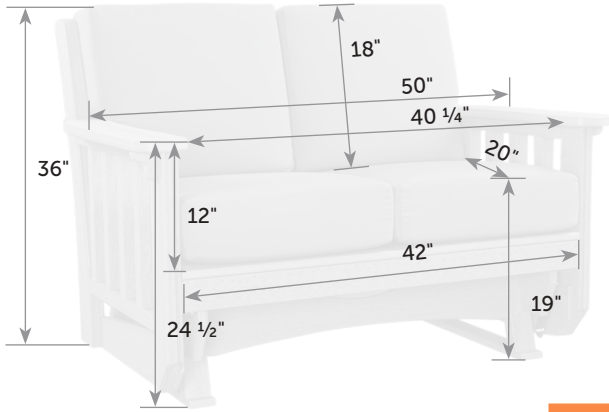

Mission Double Glider

MI-GID *Catalog Pg. 47*

Freight

Cushions included

Item #	lbs	Zones	2	3	4	5	6	7	8
MI-GID	125		567.00	577.00	587.00	607.00	675.00	685.00	739.00