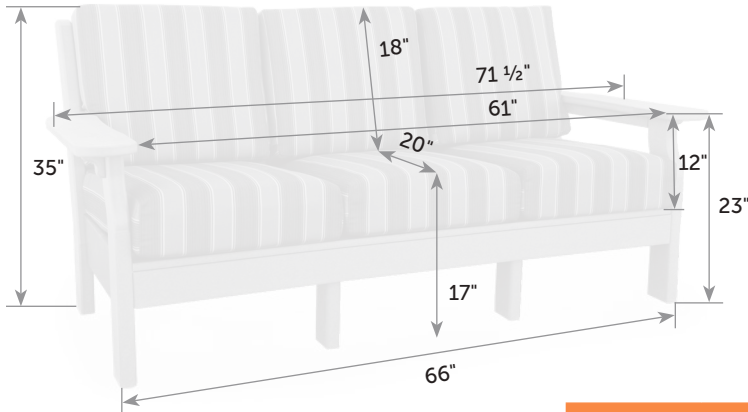

## Mission Ottoman

MI-Ot

Catalog Pg. 47

**NEW!**

Box   
23" x 23" x 17"

Item #	lbs	Zones	2	3	4	5	6	7	8
MI-Ot	40		45.00	48.00	49.00	54.00	58.00	65.00	70.00

Choice of 5" or 7" seat cushions

Cushions included