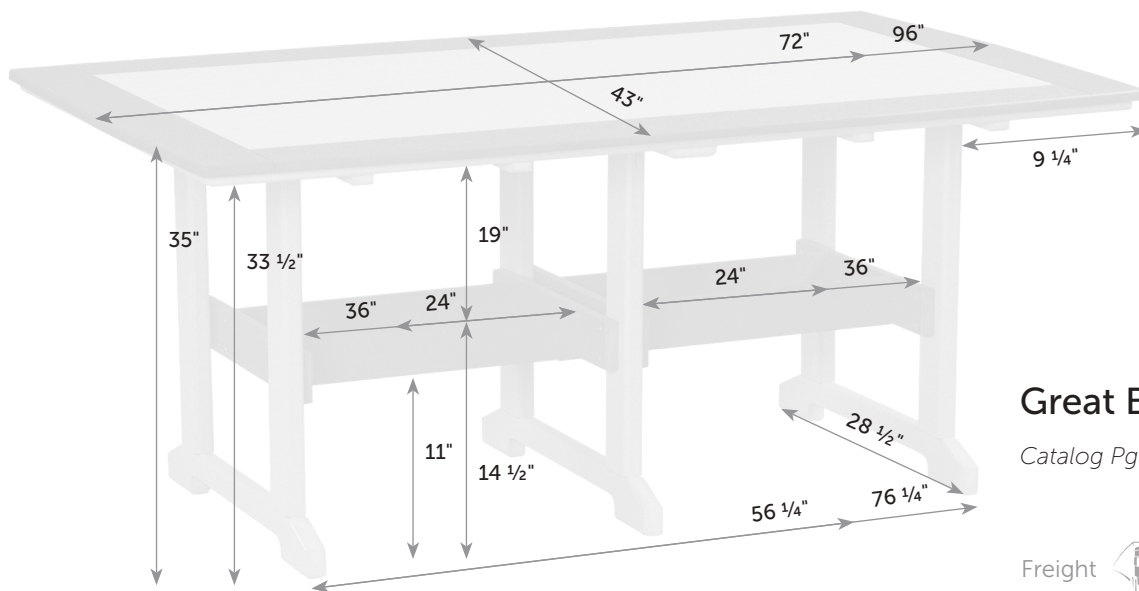

Great Bay Counter Table

Catalog Pg. 81

Freight

Item #	W x L	Lb.	Zones	2	3	4	5	6	7	8
GR-Ta-Co-43x72	43" x 72"	148		565.00	565.00	570.00	570.00	580.00	590.00	615.00
GR-Ta-Co-43x96	43" x 96"	163		665.00	665.00	670.00	670.00	695.00	705.00	735.00