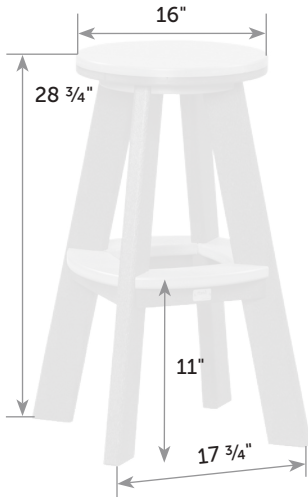

Great Bay Bar Stool

GR-St-Ba *Catalog Pg. 85*

Box
18" x 18" x 30"

Item #	lbs	Zones	2	3	4	5	6	7	8
GR-St-Ba	30		30.00	35.00	39.00	45.00	50.00	59.00	67.00