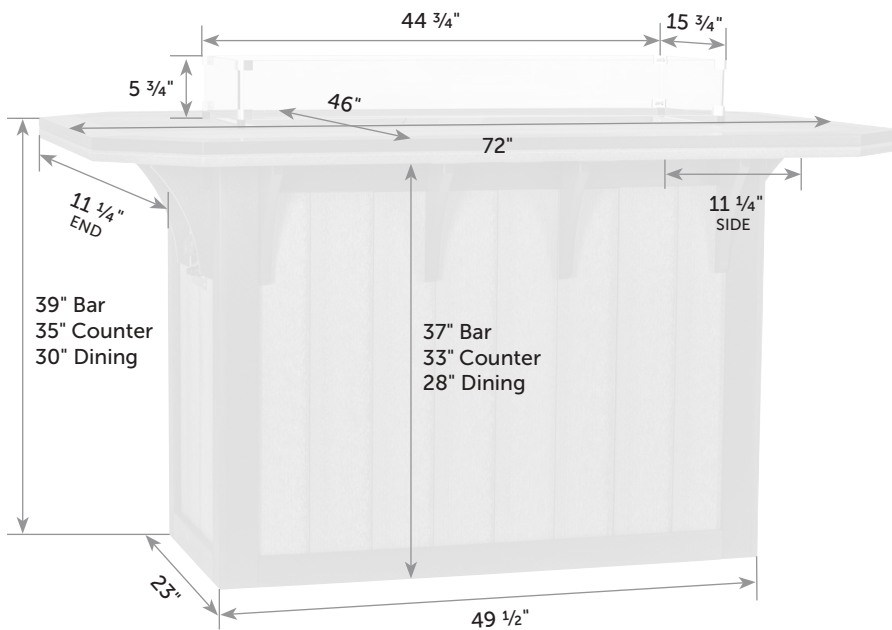

46" x 48" SummerSide Fire Table

Catalog Pg. 65

Freight

Item #	Lb.	Zones	2	3	4	5	6	7	8
SU-TaF-Di-46x48	235		469.00	522.00	594.00	649.00	702.00	755.00	815.00
SU-TaF-Co-46x48	245		469.00	522.00	594.00	649.00	702.00	755.00	815.00
SU-TaF-Ba-46x48	255		469.00	522.00	594.00	649.00	702.00	755.00	815.00