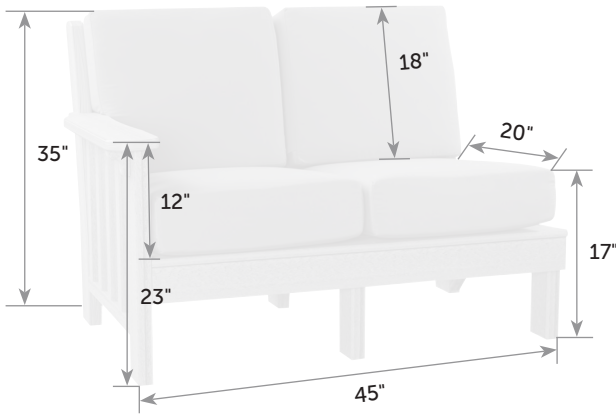

Freight

Cushions included

Item #	lbs	Zones	2	3	4	5	6	7	8
MI-LoL	95		539.00	549.00	559.00	570.00	589.00	605.00	620.00
MI-LoR