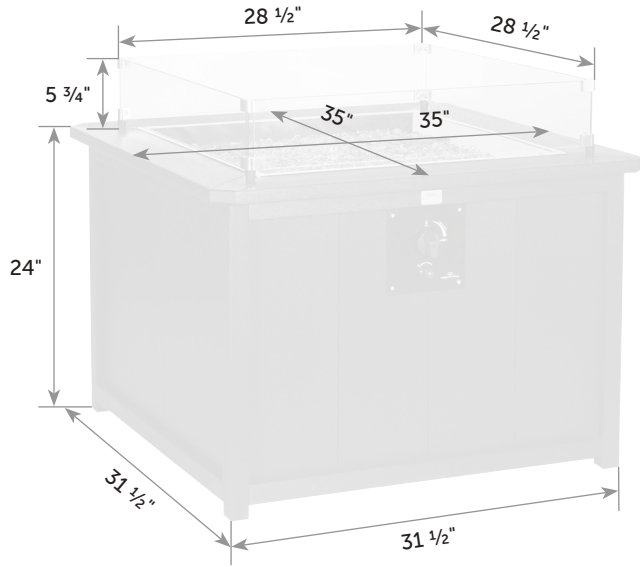

35" SeaAira Fire Pit

SE-Fi-35x35 *Catalog Pg. 67*

Freight

Item #	lbs	Zones	2	3	4	5	6	7	8
SE-Fi-35x35	125		540.00	555.00	575.00	600.00	640.00	670.00	735.00