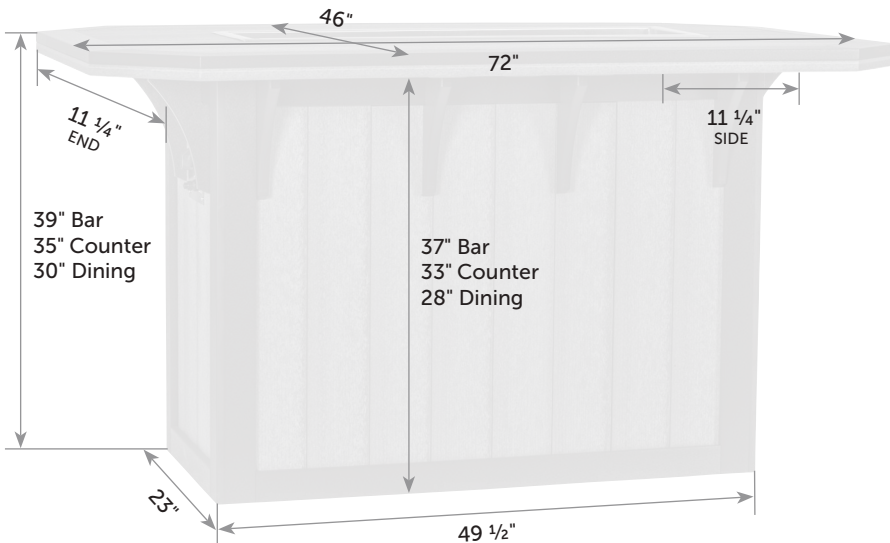

## 35" SeaAira Ice Pit

SE-lc-35x35 *Catalog Pg. 71*

Freight

Item #	lbs	Zones	2	3	4	5	6	7	8
SE-lc-35x35	125		540.00	555.00	575.00	600.00	640.00	670.00	735.00

ICE TRAY DIMENSIONS:  
40 1/4" long, 11" wide and 5 1/2" deep