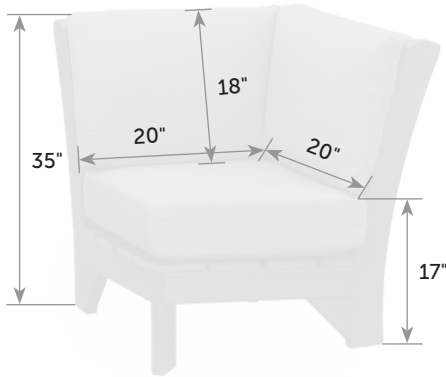

Sectionals come standard with 7" seat cushions