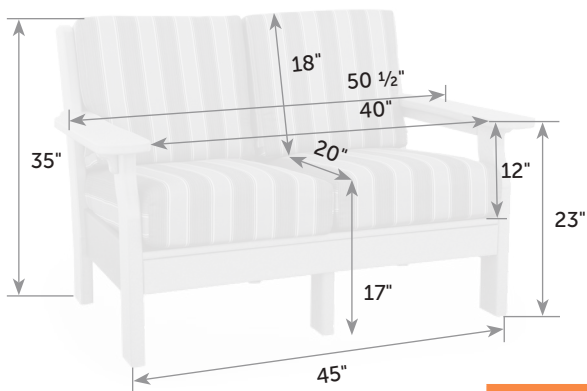

Cushions included

Van Buren Love Seat

VA-Lo *Catalog Pg. 51*

Freight

Item #	lbs	Zones	2	3	4	5	6	7	8
VA-Lo	95		539.00	549.00	559.00	570.00	589.00	605.00	620.00

Choice of 5" or 7" seat cushions