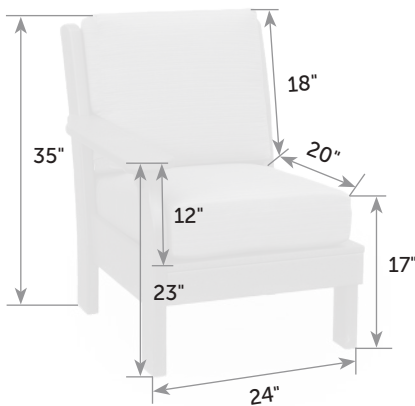

Van Buren Right Chair

VA-ChR *Catalog Pg. 53*

Van Buren Left Chair

VA-ChL *Catalog Pg. 52*

Freight

Cushions included

Item #	lbs	Zones	2	3	4	5	6	7	8
VA-ChL	50		185.00	190.00	195.00	203.00	210.00	219.00	229.00
VA-ChR									

Sectionals come standard with 7" seat cushions