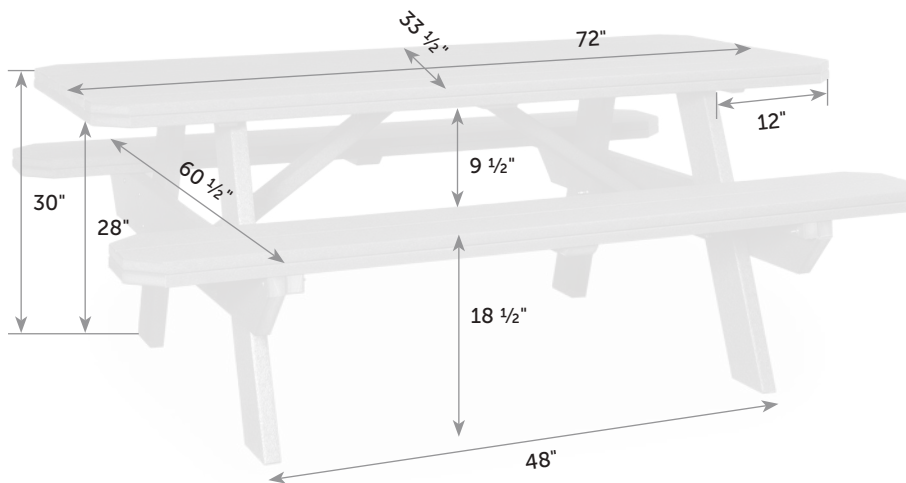

**33" x 72" Table
with Benches Attached**

Catalog Pg. 105

Freight

Item #	lbs	Zones	2	3	4	5	6	7	8
PI-Ta-33x72	215		515.00	535.00	550.00	555.00	565.00	580.00	635.00