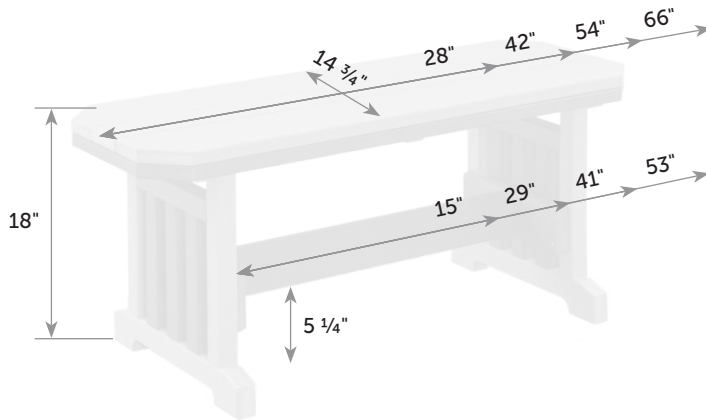

## Mission Benches with Backs

Catalog Pg. 99

- MI-BeB-28 22" x 6" x 29"
- MI-BeB-42 22" x 6" x 43"
- MI-BeB-54 22" x 6" x 55"
- MI-BeB-66 22" x 6" x 67"

Item #	L	Lb.	Zones	2	3	4	5	6	7	8
MI-BeB-28	28"	45		35.00	39.00	43.00	49.00	55.00	63.00	69.00
MI-BeB-42	42"	60		61.00	66.00	69.00	76.00	82.00	89.00	97.00
MI-BeB-54	54"	70		69.00	75.00	79.00	85.00	90.00	95.00	105.00
MI-BeB-66	66"	80		79.00	83.00	89.00	93.00	99.00	105.00	115.00