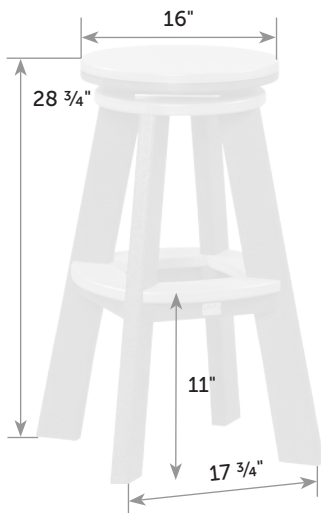

Great Bay Swivel Bar Stool

GR-StS-Ba *Catalog Pg. 85*

Box
18" x 18" x 30"

Item #	lbs	Zones	2	3	4	5	6	7	8
GR-StS-Ba	35		30.00	35.00	39.00	45.00	50.00	59.00	67.00