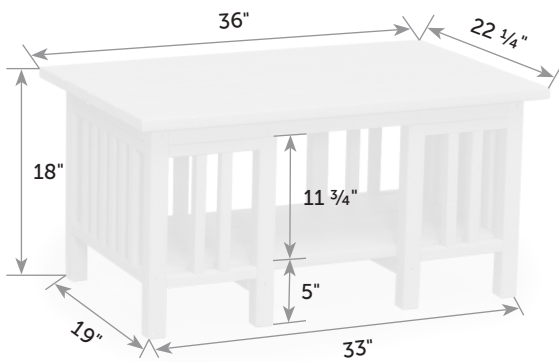

Mission Coffee Table

MI-TaC *Catalog Pg. 46*

Box
23" x 19" x 37"

Item #	lbs	Zones	2	3	4	5	6	7	8
MI-TaC	60		69.00	75.00	78.00	84.00	91.00	97.00	106.00