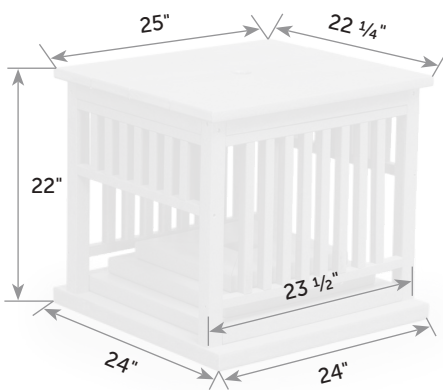

Mission Umbrella Stand

MI-TaU *Catalog Pg. 46*

Box
24" x 24" x 23"

Item #	lbs	Zones	2	3	4	5	6	7	8
MI-TaU	80		67.00	71.00	74.00	79.00	87.00	95.00	97.00