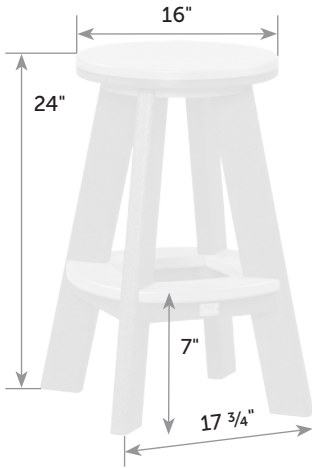

Great Bay Counter Stool

GR-St-Co *Catalog Pg. 81*

Box
18" x 18" x 25"

Item #	lbs	Zones	2	3	4	5	6	7	8
GR-St-Co	30		30.00	35.00	39.00	45.00	50.00	59.00	67.00