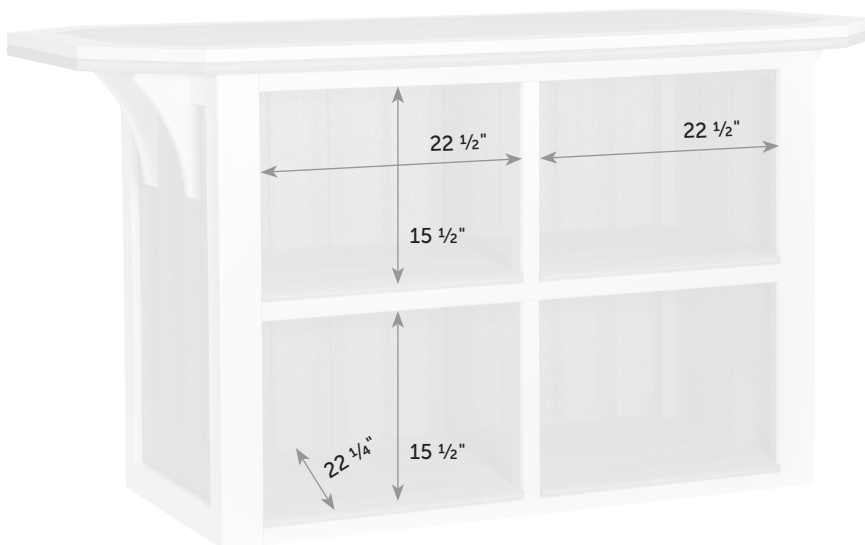

# SummerSide Bar

Removable top for easy handling.

Width of shelf opening will change with size. 35" x 72" is shown. 48" and 60" do not have center support.

Removable top for easy handling.