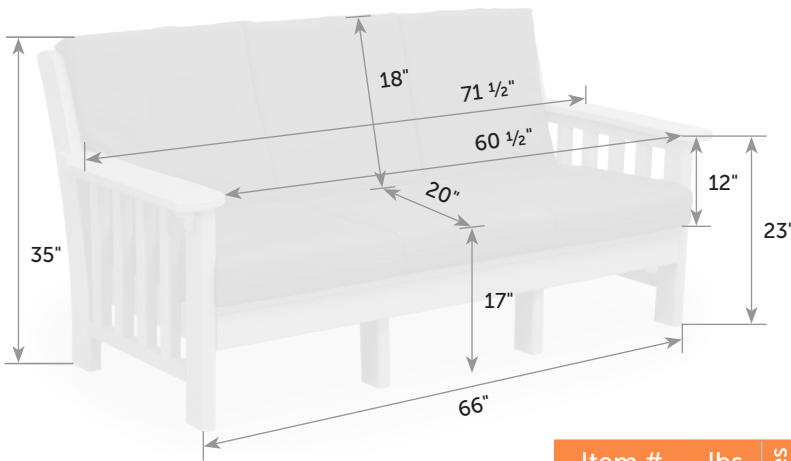

Cushions included

Mission Sofa

MI-So *Catalog Pg. 45*

Freight

Item #	lbs	Zones	2	3	4	5	6	7	8
MI-So	140		539.00	549.00	559.00	570.00	589.00	605.00	620.00