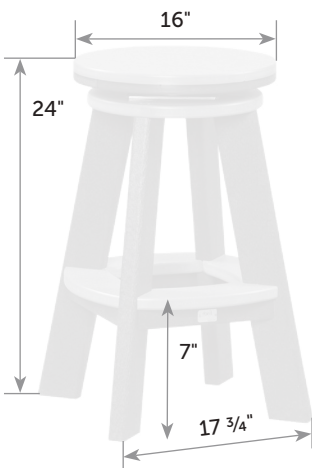

Great Bay Swivel Counter Stool

GR-StS-Co *Catalog Pg. 81*

Box
18" x 18" x 25"

Item #	lbs	Zones	2	3	4	5	6	7	8
GR-StS-Co	35		30.00	35.00	39.00	45.00	50.00	59.00	67.00