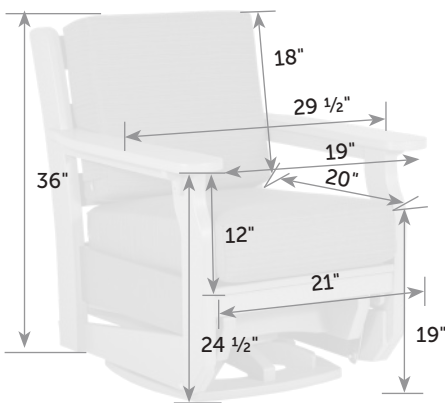

Cushions included

Van Buren Swivel Glider

VA-GIS *Catalog Pg. 53*

NEW!

3 Boxes
22" x 6" x 45" - 11 lb
34" x 5" x 34" - 38 lb
23" x 12" x 32" - 46 lb

Item #	lbs	Zones	2	3	4	5	6	7	8
VA-GI	95		189.00	195.00	199.00	209.00	225.00	239.00	255.00

Choice of 5" or 7" seat cushions