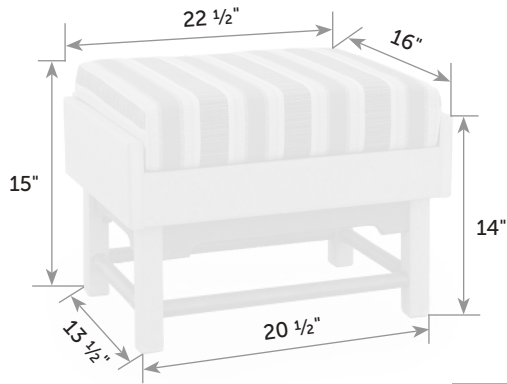

Van Buren Footrest

VA-Fo *Catalog Pg. 53*

Box
16" x 16" x 22"

Cushions included

Item #	lbs	Zones	2	3	4	5	6	7	8
VA-Ot	20		30.00	33.00	35.00	39.00	43.00	49.00	55.00