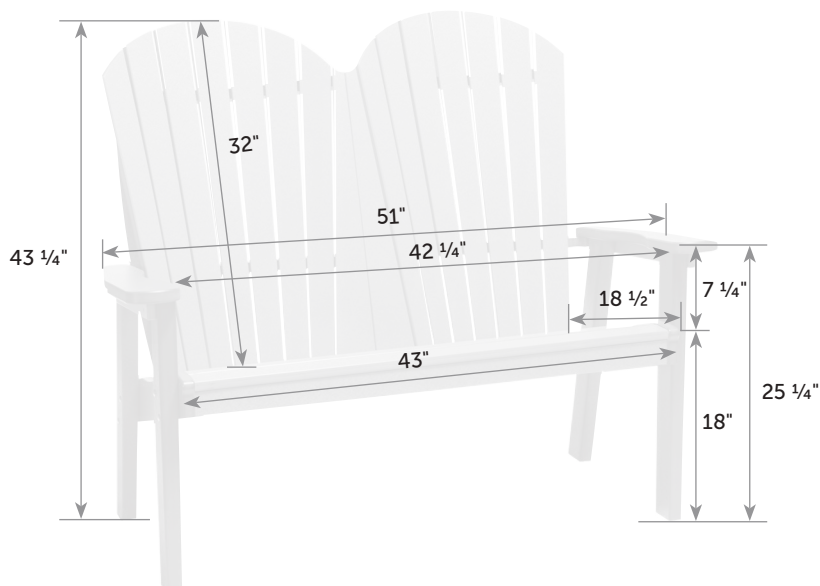

SeaAira Adirondack Bench

SE-Be *Catalog Pg. 39*