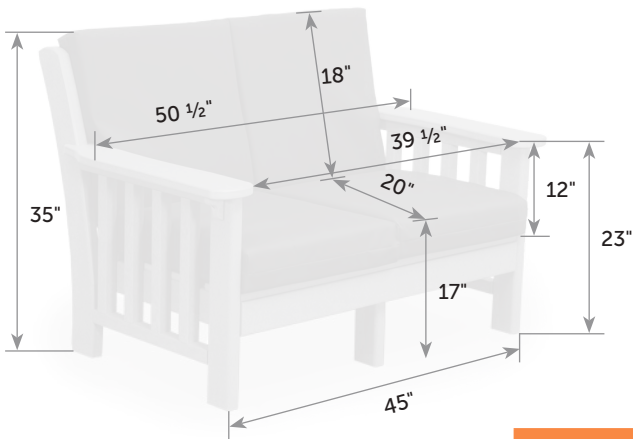

Cushions included

Mission Love Seat

MI-Lo *Catalog Pg. 45*

Freight

Item #	lbs	Zones	2	3	4	5	6	7	8
MI-Lo	105		539.00	549.00	559.00	570.00	589.00	605.00	620.00

Choice of 5" or 7" seat cushions