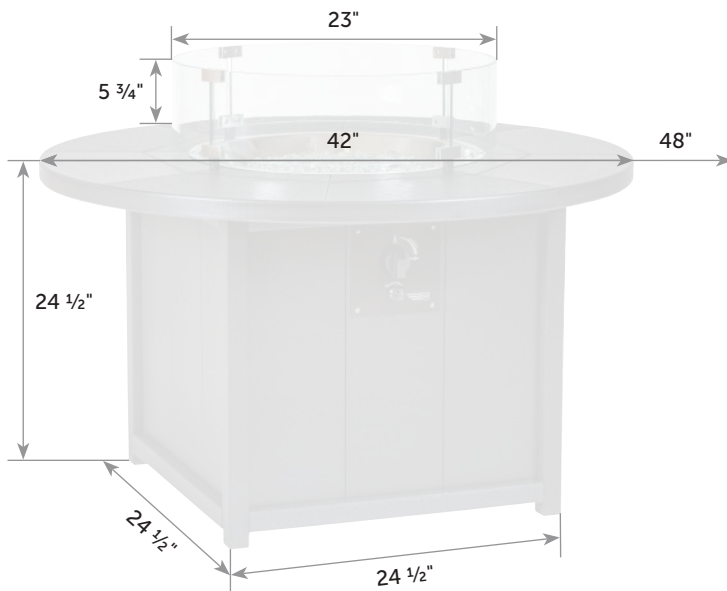

Removable top for easy handling.

SeaAira Round Fire Pit

Catalog Pg. 67

Freight

Item #	lbs	Zones	2	3	4	5	6	7	8
SE-Fi-42r	130		540.00	555.00	575.00	600.00	640.00	670.00	735.00
SE-Fi-48r	150		540.00	600.00	660.00	720.00	750.00	770.00	860.00