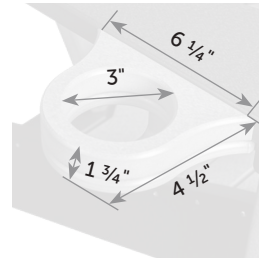

Cup Holder
CU

Catalog Pg. 81

Box 6"x6"x6"

Great Bay Counter Chair

Box 25" x 11" x 43"