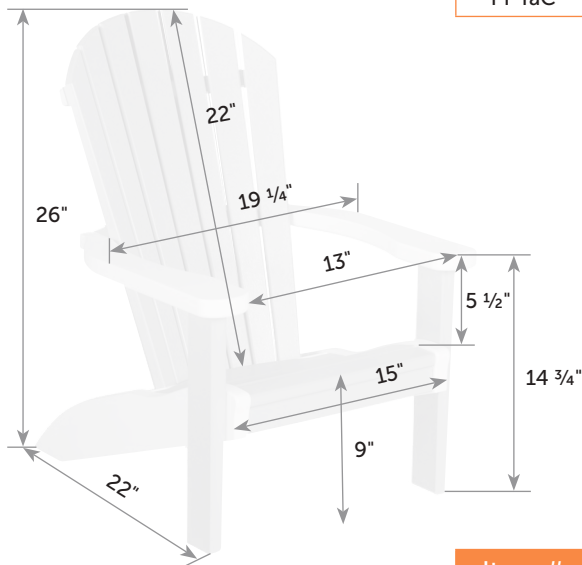

Child's Table with Benches

PI-TaC *Catalog Pg. 107*

Box 25" x 7" x 46"

Item #	lbs	Zones	2	3	4	5	6	7	8
PI-TaC	70		67.00	73.00	79.00	83.00	89.00	95.00	99.00