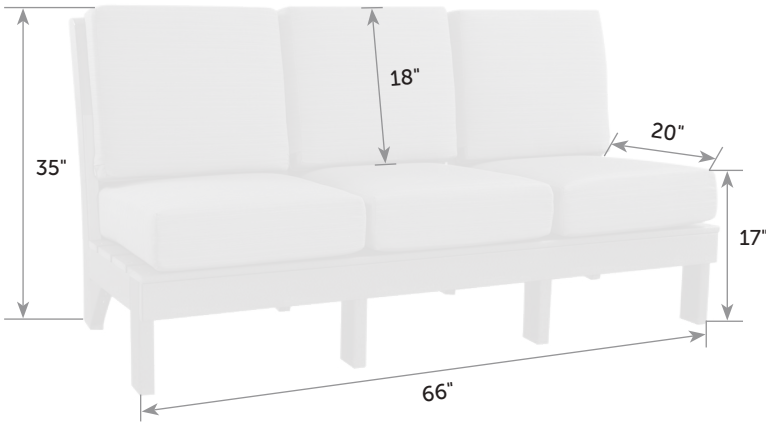

## Van Buren Left Chair

VA-ChL *Catalog Pg. 52*

Freight

*Cushions included*

Item #	lbs	Zones	2	3	4	5	6	7	8
VA-ChL	50		185.00	190.00	195.00	203.00	210.00	219.00	229.00
VA-ChR									

Sectionals come standard with 7" seat cushions