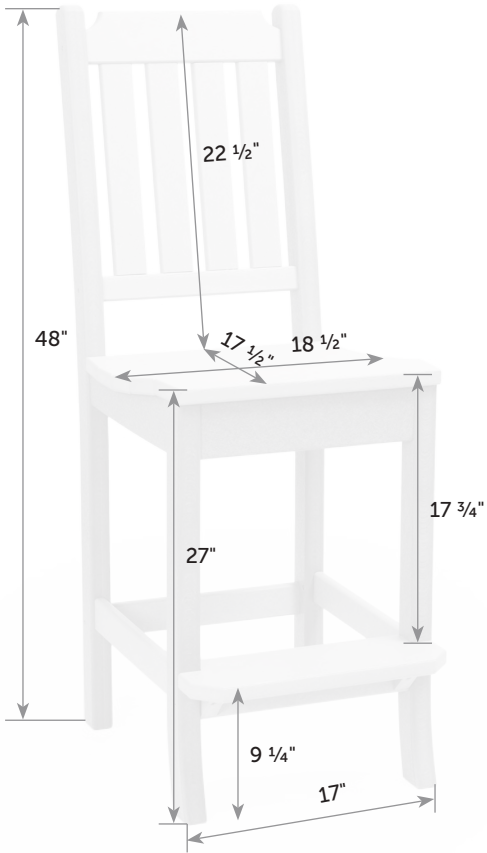

Keystone Bar Chair

KE-Ch-Ba *Catalog Pg. 95*

Item #	lbs	Zones	2	3	4	5	6	7	8
KE-Ch-Ba	35		275.00	275.00	285.00	295.00	325.00	340.00	400.00

Keystone Bar Chair with Arms

KE-ChA-Ba *Catalog Pg. 95*

Item #	lbs	Zones	2	3	4	5	6	7	8
KE-ChA-Ba	40		275.00	275.00	285.00	295.00	325.00	340.00	400.00