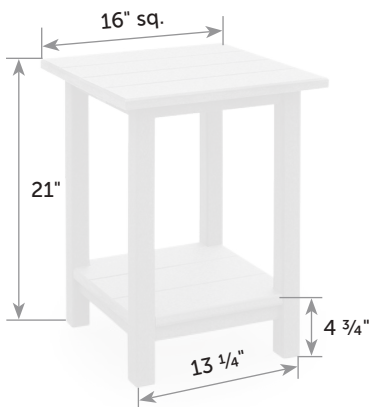

Avonlea Garden Side Table

AV-TaS *Catalog Pg. 57*

Item #	lbs	Zones	2	3	4	5	6	7	8
AV-TaS	12		27.00	29.00	31.00	35.00	39.00	45.00	49.00