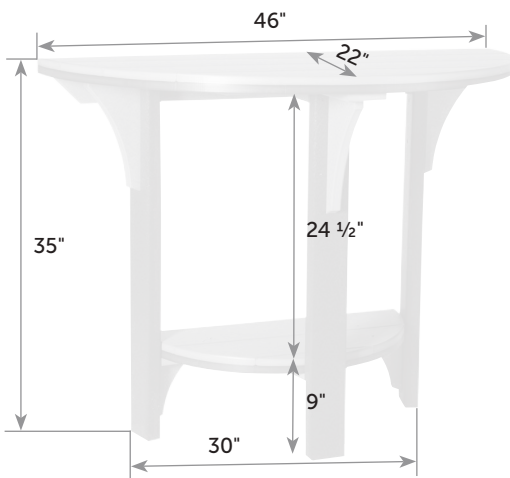

46" 1/2 Round Counter Table

GR-Ta-Co-46hr *Catalog Pg. 81*

Box 25" x 7" x 46"

Item #	lbs	Zones	2	3	4	5	6	7	8
GR-Ta-Co-46hr	57		65.00	69.00	75.00	79.00	85.00	95.00	105.00