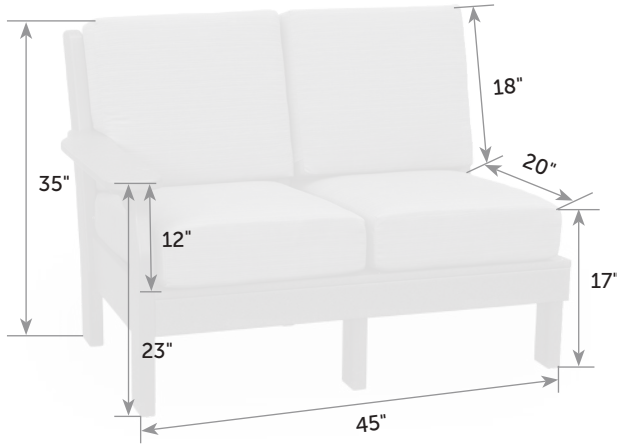

Van Buren Right Love Seat

VA-LoR *Catalog Pg. 53*

Van Buren Left Love Seat

VA-LoL *Catalog Pg. 52*

Freight

Cushions included

Item #	lbs	Zones	2	3	4	5	6	7	8
VA-LoL	90		539.00	549.00	559.00	570.00	589.00	605.00	620.00
VA-LoR