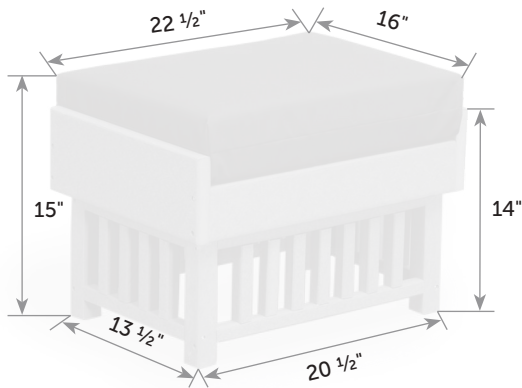

Cushions included

Mission Footrest

MI-Fo

Catalog Pg. 47

Box
16" x 16" x 22"

Item #	lbs	Zones	2	3	4	5	6	7	8
MI-Fo	25		30.00	33.00	35.00	39.00	43.00	49.00	55.00