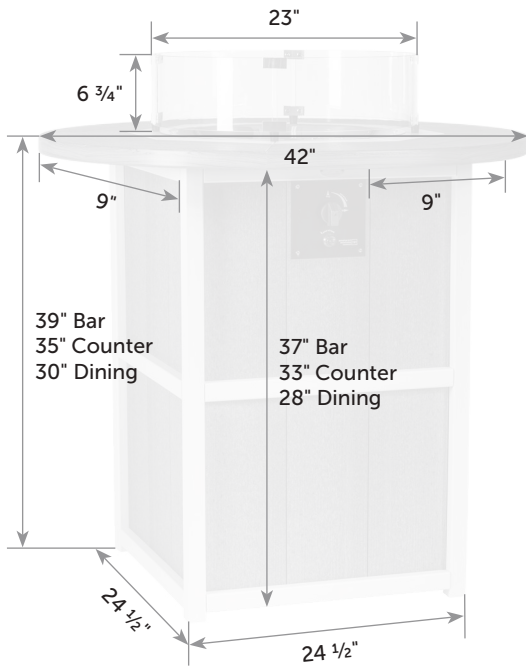

Removable top for easy handling.

SummerSide Round Fire Table

Catalog Pg. 69

Freight

Item #	Lb.	Zones	2	3	4	5	6	7	8
SU-TaF-Di-42r	140		510.00	600.00	690.00	770.00	850.00	910.00	990.00
SU-TaF-Co-42r	150		510.00	600.00	690.00	770.00	850.00	910.00	990.00
SU-TaF-Ba-42r	160		510.00	600.00	690.00	770.00	850.00	910.00	990.00
SU-TaF-Di-48r	160		540.00	600.00	660.00	720.00	750.00	770.00	860.00
SU-TaF-Co-48r	170		540.00	600.00	660.00	720.00	750.00	770.00	860.00
SU-TaF-Ba-48r	180		540.00	600.00	660.00	720.00	750.00	770.00	860.00