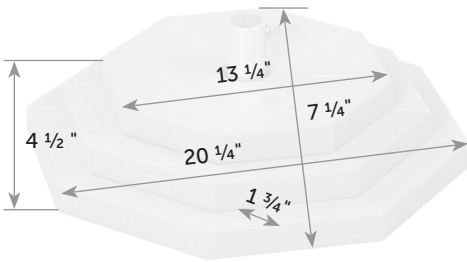

Small Poly Umbrella Base

UM-BaS *Catalog Pg. 111*

Box
25" x 6" x 25"

Item #	lbs	Zones	2	3	4	5	6	7	8
UM-BaS	26		27.00	29.00	33.00	37.00	45.00	49.00	55.00