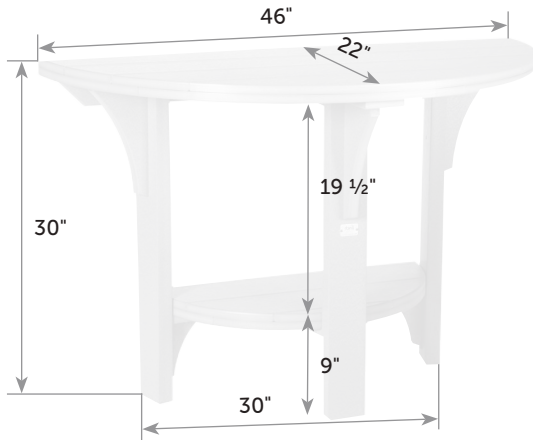

46" 1/2 Round Dining Table

GR-Ta-Di-46hr *Catalog Pg. 77*

Box
25" x 7" x 46"

Item #	lbs	Zones	2	3	4	5	6	7	8
GR-Ta-Di-46hr	55		65.00	69.00	75.00	79.00	85.00	95.00	105.00