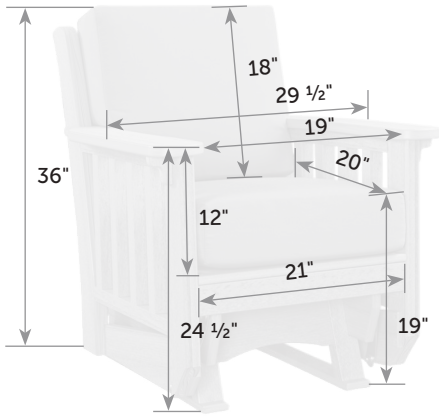

## Mission Swing

MI-Sw *Catalog Pg. 47*

*Cushions included*

Item #	lbs	Zones	2	3	4	5	6	7	8
MI-Sw	95		567.00	577.00	587.00	607.00	675.00	685.00	739.00

Choice of 5" or 7" seat cushions

Cushions included