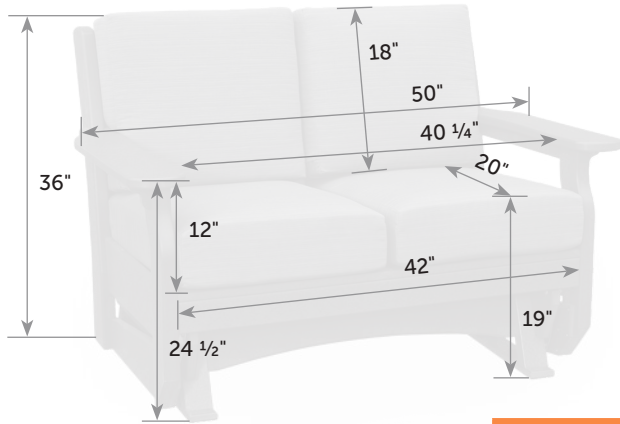

Cushions included

Van Buren Double Glider

VA-GID *Catalog Pg. 53*

Freight

Item #	lbs	Zones	2	3	4	5	6	7	8
VA-GID	115		567.00	577.00	587.00	607.00	675.00	685.00	739.00