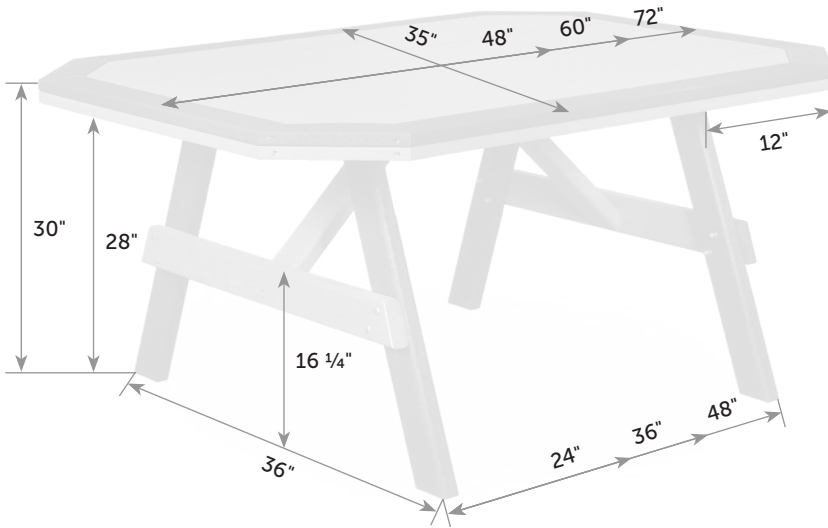

Garden Tables with Border

Catalog Pg. 103

GA-TaB-35x48

GA-TaB-35x60

GA-TaB-35x72

Box

36" x 6" x 48"

Freight

Item #	W x L	Lb.	Zones	2	3	4	5	6	7	8
GA-TaB-35x48	35" x 48"	115		238.00	239.00	242.00	245.00	253.00	259.00	265.00
GA-TaB-35x60	35" x 60"	125		389.00	389.00	399.00	399.00	409.00	409.00	419.00
GA-TaB-35x72	35" x 72"	135		390.00	390.00	390.00	390.00	390.00	405.00	426.80