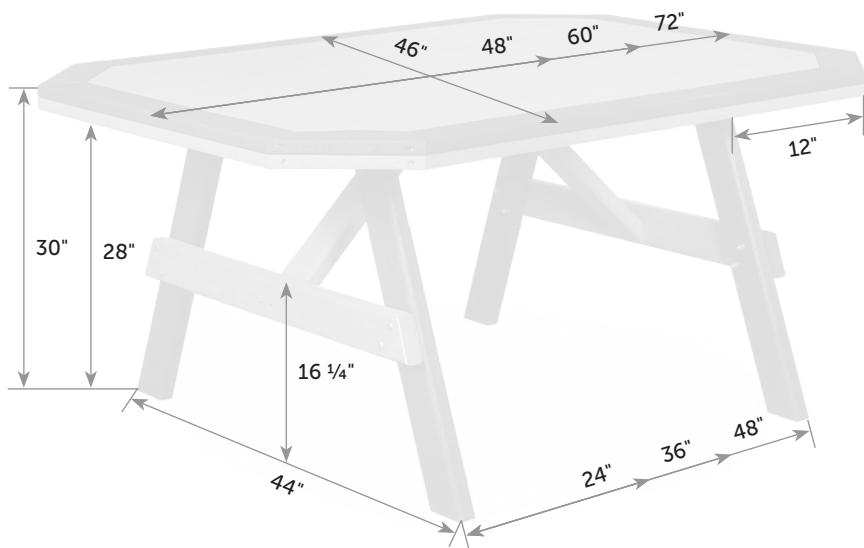

Garden Tables with Border

Catalog Pg. 103

GA-TaB-46x48

GA-TaB-46x60

GA-TaB-46x72

Box 48" x 8" x 48"

Freight

Item #	W x L	Lb.	Zones	2	3	4	5	6	7	8
GA-TaB-46x48	46" x 48"	130		245.00	245.00	248.00	251.00	258.00	264.00	272.00
GA-TaB-46x60	46" x 60"	140		389.00	389.00	399.00	399.00	409.00	409.00	419.00
GA-TaB-46x72	46" x 72"	150		390.00	390.00	390.00	390.00	390.00	405.00	426.80