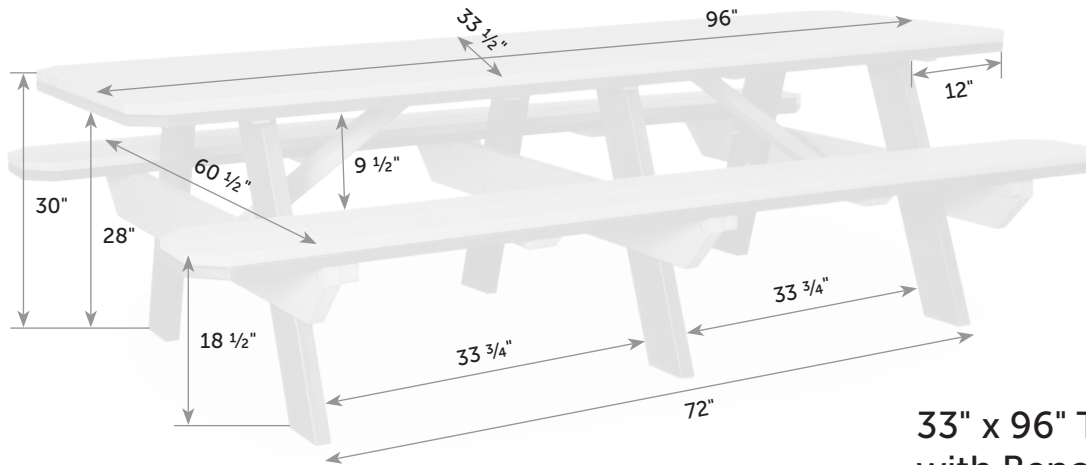

## 40" Curved Garden Bench

GA-BeC-40 *Catalog Pg. 103*

Box 22" x 6" x 45"

Item #	lbs	Zones	2	3	4	5	6	7	8
GA-BeC-40	40		39.00	42.00	45.00	49.00	53.00	59.00	65.00

**33" x 96" Table  
with Benches Attached**