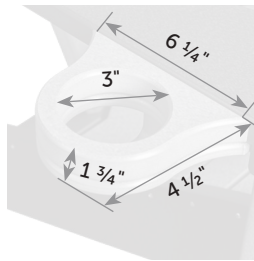

Cup Holder

CU

Catalog Pg. 53

Box 6" x 6" x 6"

Item #	lbs	Zones	2	3	4	5	6	7	8
CU	2		20.00	20.00	21.00	21.00	22.00	22.00	23.00