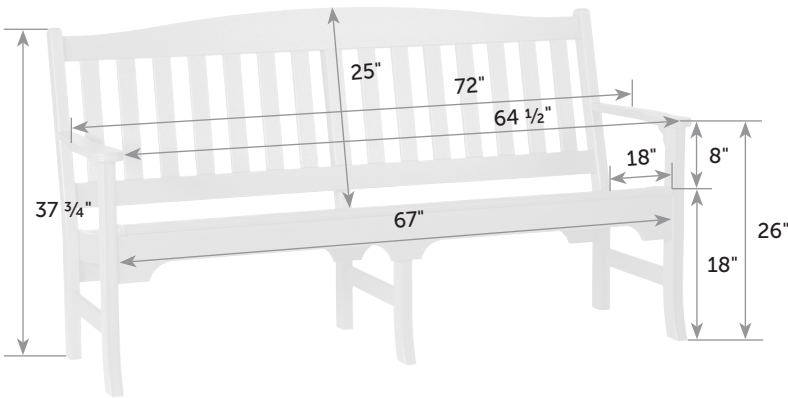

72" Avonlea Garden Bench

AV-Be-72 *Catalog Pg. 57*