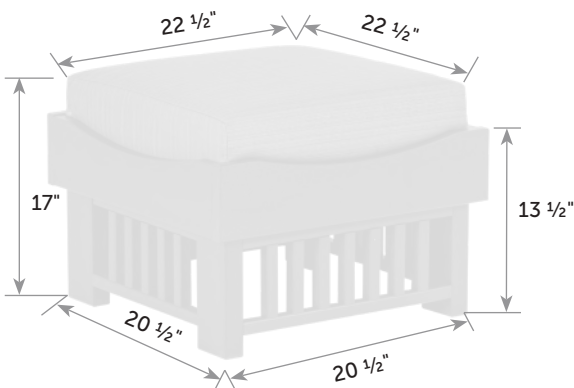

Cushions included

Mission Ottoman

MI-Ot

Catalog Pg. 47

NEW!

Box
23" x 23" x 17"

Item #	lbs	Zones	2	3	4	5	6	7	8
MI-Ot	40		45.00	48.00	49.00	54.00	58.00	65.00	70.00

Choice of 5" or 7" seat cushions