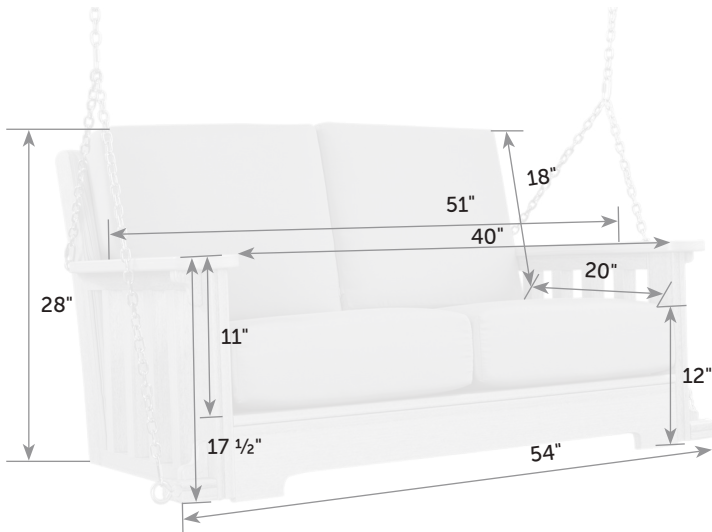

Mission Swing

MI-Sw *Catalog Pg. 47*

Cushions included

Item #	lbs	Zones	2	3	4	5	6	7	8
MI-Sw	95		567.00	577.00	587.00	607.00	675.00	685.00	739.00

Choice of 5" or 7" seat cushions