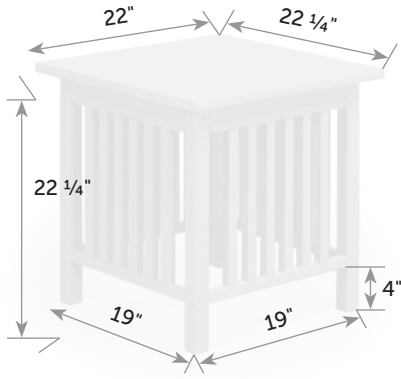

Mission Side Table

MI-TaS *Catalog Pg. 46*

Box
23" x 6" x 23"

Item #	lbs	Zones	2	3	4	5	6	7	8
MI-TaS	35		29.00	31.00	33.00	37.00	42.00	47.00	55.00