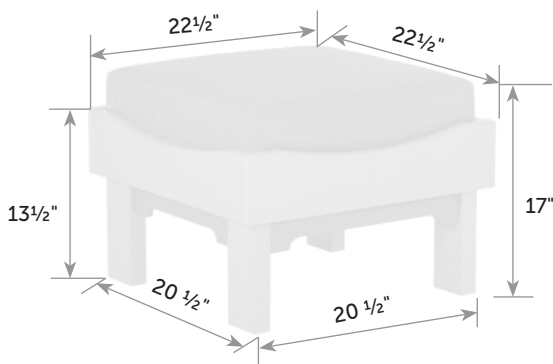

Van Buren Ottoman

VA-Ot *Catalog Pg. 53*

NEW!

Box
23" x 23" x 17"

Cushions included

Item #	lbs	Zones	2	3	4	5	6	7	8
VA-Ot	35		45.00	48.00	49.00	54.00	58.00	65.00	70.00

Choice of 5" or 7" seat cushions