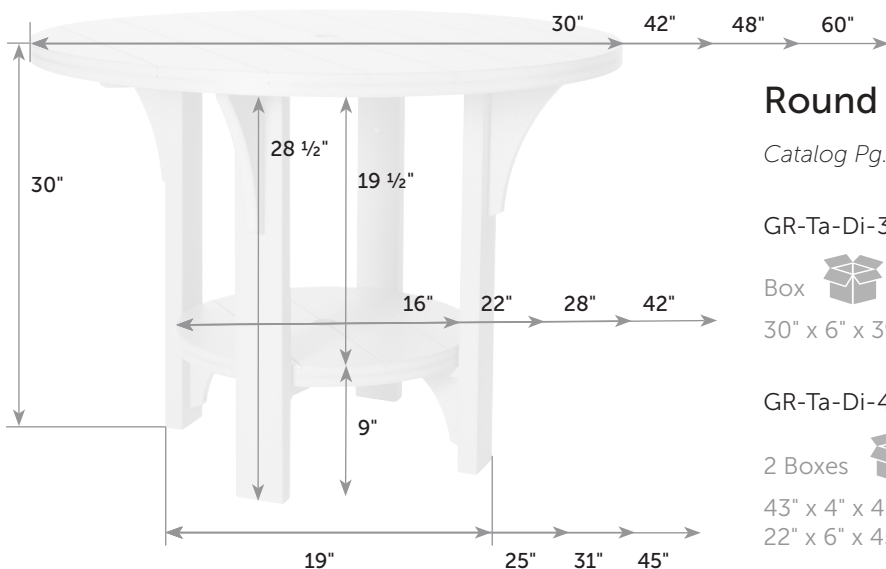

Round Dining Table

Catalog Pg. 77

GR-Ta-Di-30r

GR-Ta-Di-60r

Box 30" x 6" x 39" - 55 lb

Freight

GR-Ta-Di-42r

GR-Ta-Di-48r

2 Boxes 43" x 4" x 43" - 55 lb
22" x 6" x 45" - 25 lb

2 Boxes 48" x 4" x 48" - 70 lb
22" x 6" x 45" - 30 lb

Item #	W x L	Lb.	Zones	2	3	4	5	6	7	8
GR-Ta-Di-30r	30" x 30"	55		65.00	69.00	75.00	79.00	85.00	95.00	105.00
GR-Ta-Di-42r	42" x 42"	80		260.00	265.00	270.00	275.00	280.00	285.00	290.00
GR-Ta-Di-48r	48" x 48"	100		310.00	315.00	320.00	325.00	330.00	335.00	340.00
GR-Ta-Di-60r	60"x60"	170		700.00	750.00	850.00	950.00	1,025.00	1,100.00	1,175.00