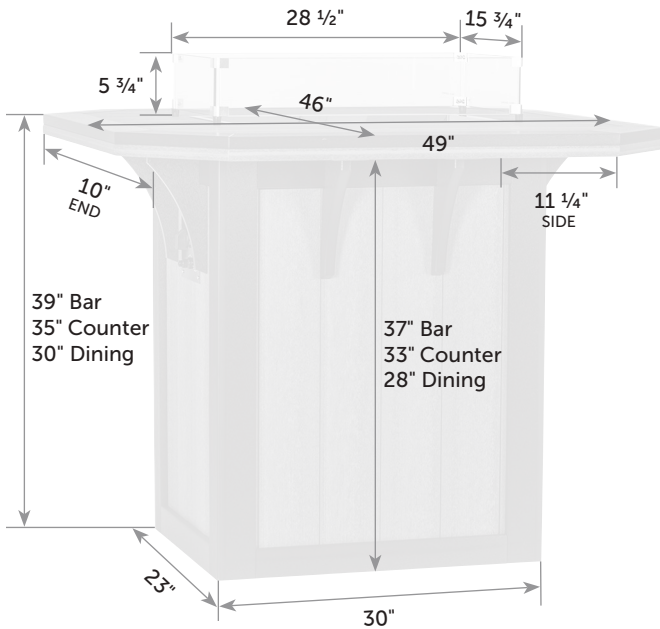

## SummerSide Bar

Catalog Pg. 63

Freight

Item #	W x L	Lb.	Zones	2	3	4	5	6	7	8
SU-Ba-35x48	35" x 48"	205		615.00	665.00	715.00	760.00	810.00	850.00	905.00
SU-Ba-35x60	35" x 60"	235		575.00	640.00	700.00	760.00	810.00	875.00	940.00
SU-Ba-35x72	35" x 72"	275		565.00	645.00	725.00	800.00	875.00	960.00	1,030.00
SU-Ba-35x96	35" x 96"	410		650.00	750.00	850.00	950.00	1,050.00	1,150.00	1,250.00

Width of shelf opening will change with size. 35" x 72" is shown. 48" and 60" do not have center support.

Removable top for easy handling.