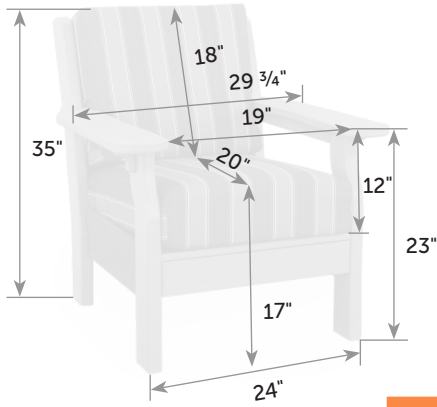

## Van Buren Love Seat

VA-Lo *Catalog Pg. 51*

Freight

Item #	lbs	Zones	2	3	4	5	6	7	8
VA-Lo	95		539.00	549.00	559.00	570.00	589.00	605.00	620.00

Choice of 5" or 7" seat cushions

Choice of 5" or 7" seat cushions