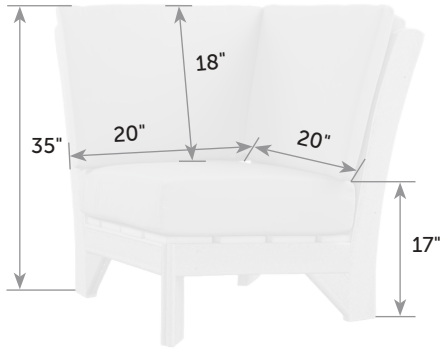

Sectionals come standard with 7" seat cushions