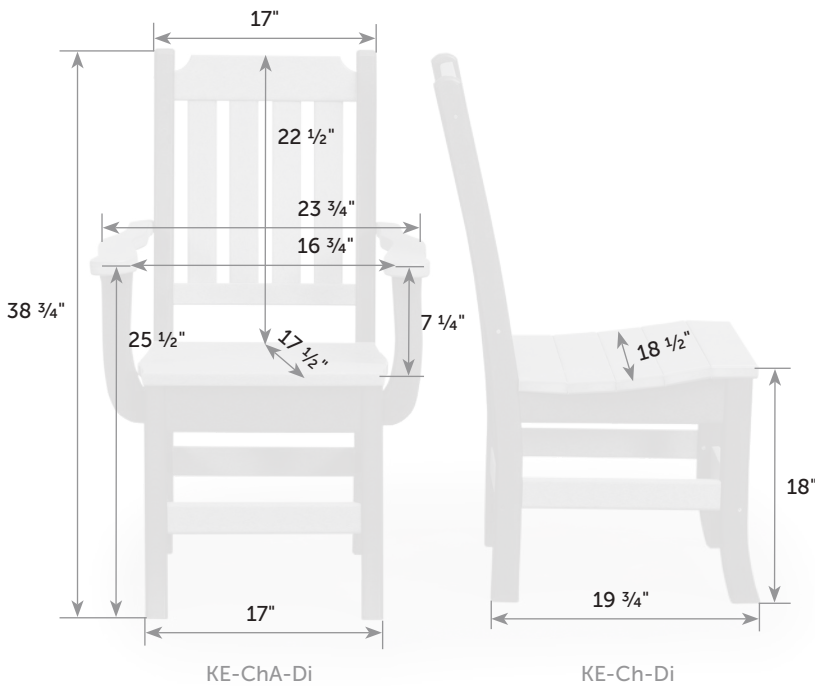

Keystone Dining Chair

KE-Ch-Di

Catalog Pg. 89

Box
24" x 27" x 40"

Item #	lbs	Zones	2	3	4	5	6	7	8
KE-Ch-Di	25		229.00	229.00	229.00	246.00	277.00	277.00	332.00
KE-ChA-Di	30		229.00	229.00	229.00	246.00	277.00	277.00	332.00

Keystone dining chairs also go well with the Great Bay, Mission and Garden tables.