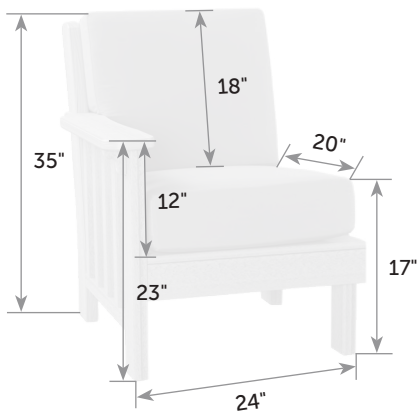

Freight

Cushions included

Item #	lbs	Zones	2	3	4	5	6	7	8
MI-ChL	55		185.00	190.00	195.00	203.00	210.00	219.00	229.00
MI-ChR									

Sectionals come standard with 7" seat cushions