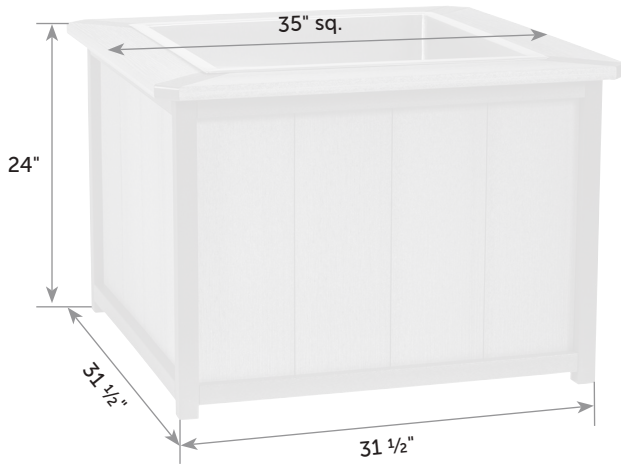

## 35" SeaAira Ice Pit

SE-lc-35x35 *Catalog Pg. 71*

Freight

Item #	lbs	Zones	2	3	4	5	6	7	8
SE-lc-35x35	125		540.00	555.00	575.00	600.00	640.00	670.00	735.00

ICE TRAY DIMENSIONS:  
40 1/4" long, 11" wide and 5 1/2" deep