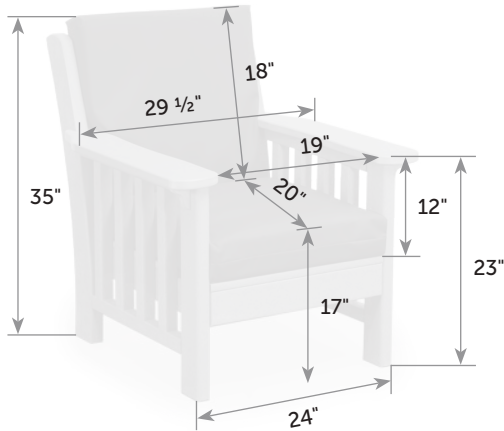

Choice of 5" or 7" seat cushions

Mission Chair

MI-Ch *Catalog Pg. 45*

2 Boxes
22" x 6" x 45" - 11 lb
34" x 5" x 34" - 54 lb

Cushions included

Item #	lbs	Zones	2	3	4	5	6	7	8
MI-Ch	65		185.00	190.00	195.00	203.00	210.00	219.00	229.00