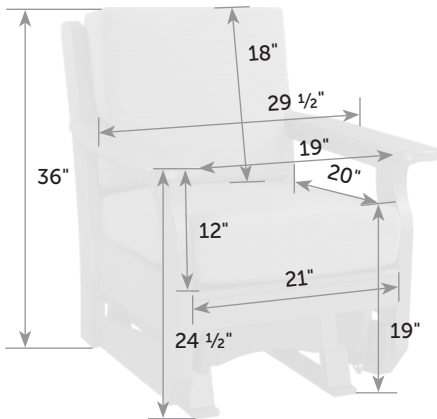

## Van Buren Swing

VA-Sw *Catalog Pg. 53*

*Cushions included*

Item #	lbs	Zones	2	3	4	5	6	7	8
VA-Sw	85		567.00	577.00	587.00	607.00	675.00	685.00	739.00

Choice of 5" or 7" seat cushions

Cushions included