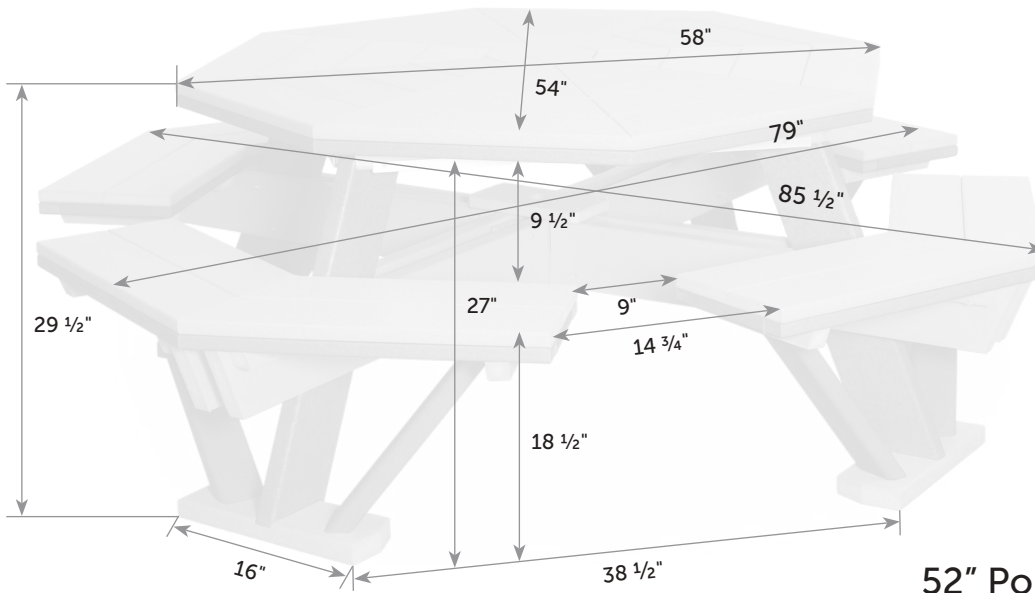

52" Poly Octagon Table with Benches Attached

Catalog Pg. 105

Freight

Item #	lbs	Zones	2	3	4	5	6	7	8
PI-Ta-52o	360		735.00	795.00	965.00	1,035.00	1,175.00	1,205.00	1,275.00