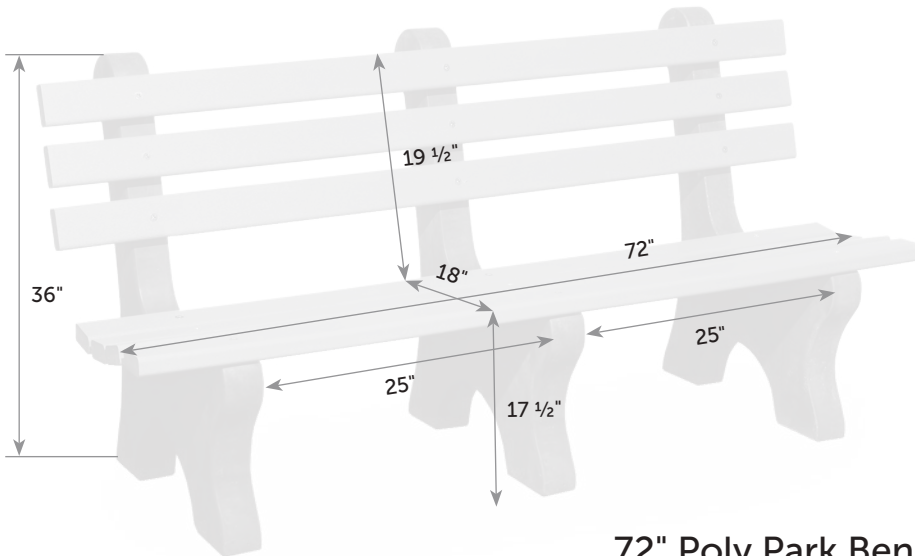

72" Poly Park Bench

Catalog Pg. 109

Freight

Item #	lbs	Zones	2	3	4	5	6	7	8
PA-Be	386		465.00	479.00	490.00	525.00	599.00	635.00	709.00