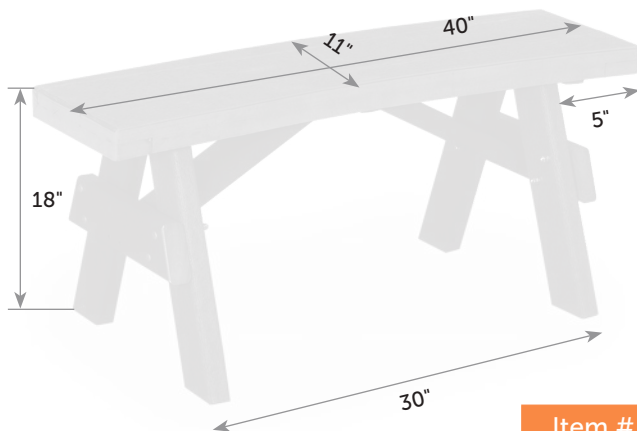

40" Curved Garden Bench

GA-BeC-40 *Catalog Pg. 103*

Box 22" x 6" x 45"

Item #	lbs	Zones	2	3	4	5	6	7	8
GA-BeC-40	40		39.00	42.00	45.00	49.00	53.00	59.00	65.00