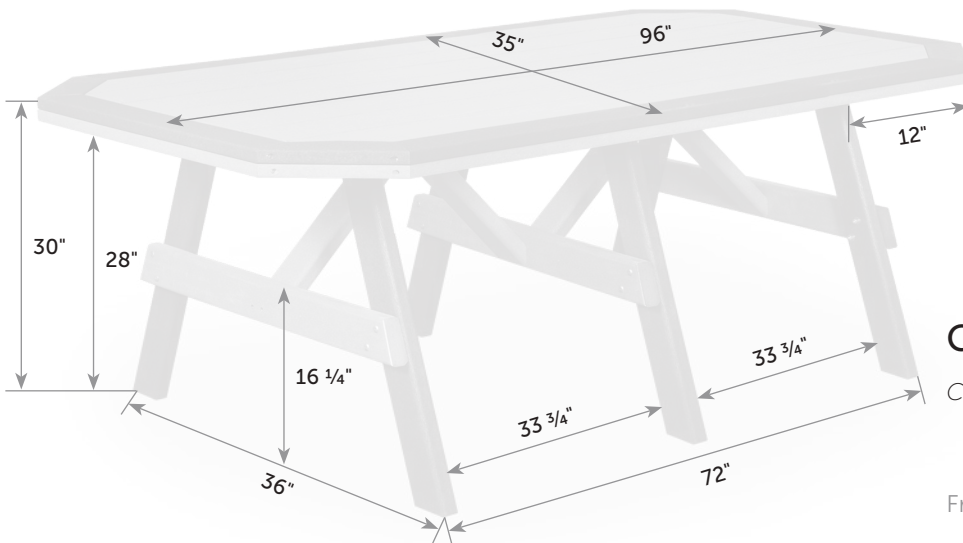

Garden Tables with Border

Catalog Pg. 103

Freight

Item #	W x L	Lb.	Zones	2	3	4	5	6	7	8
GA-TaB-35x96	35" x 96"	160		565.00	565.00	575.00	575.00	600.00	605.00	655.00