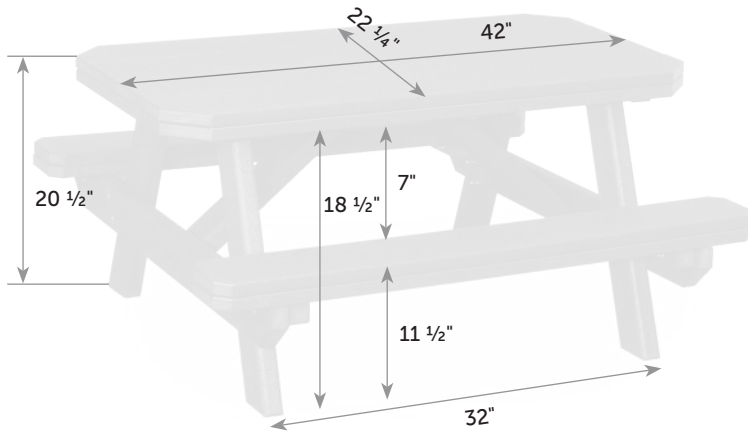

Child's Table with Benches

PI-TaC *Catalog Pg. 107*

Box 25" x 7" x 46"

Item #	lbs	Zones	2	3	4	5	6	7	8
PI-TaC	70		67.00	73.00	79.00	83.00	89.00	95.00	99.00

SeaAira Child's Chair

SE-ChC *Catalog Pg. 107*

Box 16" x 7" x 27"

Item #	lbs	Zones	2	3	4	5	6	7	8
SE-ChC	15		29.00	30.00	31.00	32.00	33.00	37.00	39.00

SeaAira Child's Rocker

SE-RoC *Catalog Pg. 107*

Box 16" x 7" x 27"

Item #	lbs	Zones	2	3	4	5	6	7	8
SE-RoC	15		29.00	30.00	31.00	32.00	33.00	37.00	39.00