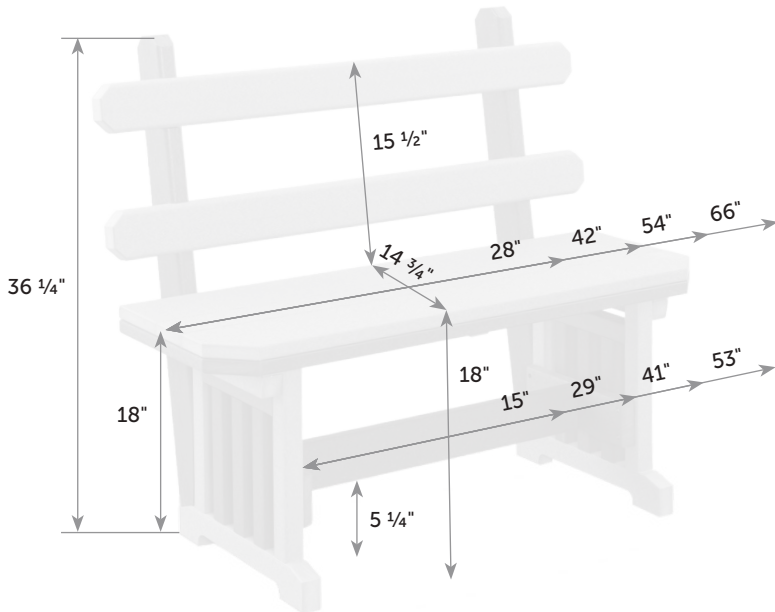

Mission Benches with Backs

Catalog Pg. 99

- MI-BeB-28 22" x 6" x 29"
- MI-BeB-42 22" x 6" x 43"
- MI-BeB-54 22" x 6" x 55"
- MI-BeB-66 22" x 6" x 67"

Item #	L	Lb.	Zones	2	3	4	5	6	7	8
MI-BeB-28	28"	45		35.00	39.00	43.00	49.00	55.00	63.00	69.00
MI-BeB-42	42"	60		61.00	66.00	69.00	76.00	82.00	89.00	97.00
MI-BeB-54	54"	70		69.00	75.00	79.00	85.00	90.00	95.00	105.00
MI-BeB-66	66"	80		79.00	83.00	89.00	93.00	99.00	105.00	115.00