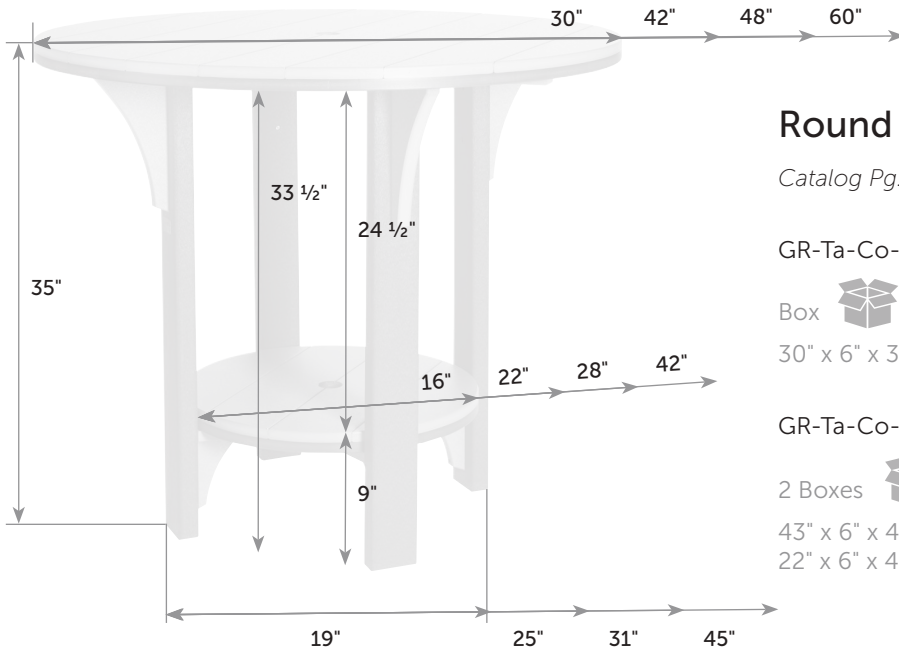

Round Counter Table

Catalog Pg. 81

GR-Ta-Co-30r

GR-Ta-Co-60r

Box 30" x 6" x 39" - 57 lb

Freight

GR-Ta-Co-42r

GR-Ta-Co-48r

2 Boxes 43" x 6" x 43" - 57 lb
22" x 6" x 45" - 25 lb

2 Boxes 48" x 6" x 48" - 73 lb
22" x 6" x 45" - 30 lb

Item #	W x L	Lb.	Zones	2	3	4	5	6	7	8
GR-Ta-Co-30r	30" x 30"	57		65.00	69.00	75.00	79.00	85.00	95.00	105.00
GR-Ta-Co-42r	42" x 42"	83		260.00	265.00	270.00	275.00	280.00	285.00	290.00
GR-Ta-Co-48r	48" x 48"	103		310.00	315.00	320.00	325.00	330.00	335.00	340.00
GR-Ta-Co-60r	60" x 60"	173		700.00	750.00	850.00	950.00	1,025.00	1,100.00	1,175.00