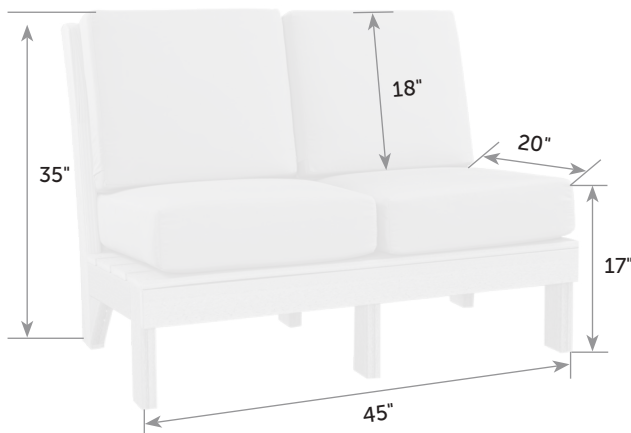

## Van Buren Center Sofa

VA-SoC *Catalog Pg. 52*

Freight

*Cushions included*

Item #	lbs	Zones	2	3	4	5	6	7	8
VA-SoC	120		539.00	549.00	559.00	570.00	589.00	605.00	620.00