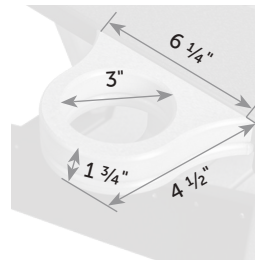

Cup Holder
CU

Catalog Pg. 85

Great Bay Bar Chair