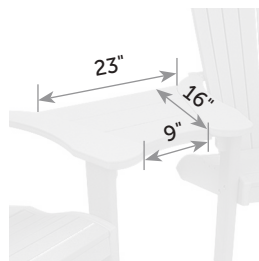

SeaAira Table Attachment SE-At

Box 23" x 6" x 23"

Catalog Pg. 35

Table attaches easily with 4 thumb-screws.

Item #	lbs	Zones	2	3	4	5	6	7	8
SE-At	5		24.00	25.00	26.00	27.00	27.00	28.00	28.00