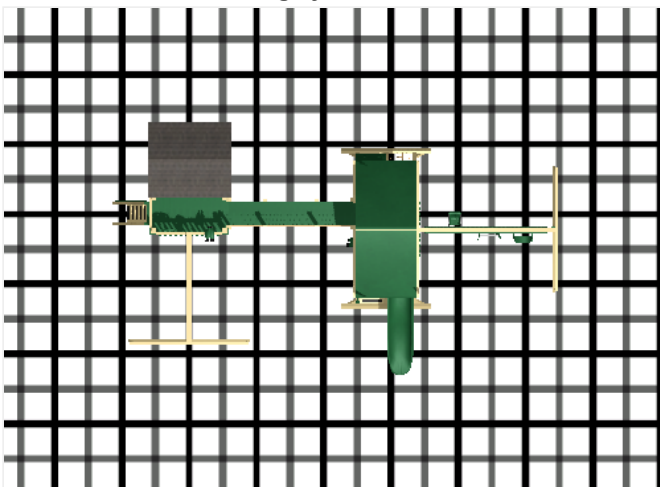

**Dealer:** GreyFox Outdoor  
**Customer:**  
**Model #:** C-8 Bridge Escape  
**Size:** Length: 33.7ft Width: 18.5ft  
**Build Code:** [c8](#)

**Date:** 7/19/2019  
**PO#:**  
**SK F&I**   
**Kit and Crate**   
**Pickup**

**Frame:**

almond

**Accent:**

green

**Accessory:**

green

**Playhouse Shingles:**

weatherwood

- 1 - 6' x 8' Playhouse Tower
- 1 - Ship's Wheel
- 2 - Binoculars
- 1 - 2 Position Single Beam 8'
- 4 - Ground Anchors
- 1 - Flat Step Access Ladder
- 1 - Access Railing
- 1 - 8' Bridge with Rope
- 1 - 5' x 5' Mountain Climber
- 1 - Avalanche Slide 10'
- 1 - MC Hand Rail
- 1 - MC Ladder
- 1 - 3 Position Single Beam 10'-6"
- 1 - Baby Swing
- 1 - Trapeze Bar with Rings
- 1 - Belt Swing with Soft Grip Chains
- 1 - Rock Wall for MC Leg
- 1 - Cargo Net for MC Leg
- 1 - 5' x 10' Canvas for Mountain Climber
- 1 - 3-Rope Plastic Tire Swing
- 2 - Window with Shutters

Black lines mark 5', grey lines mark 2.5' increments

**Notes:**