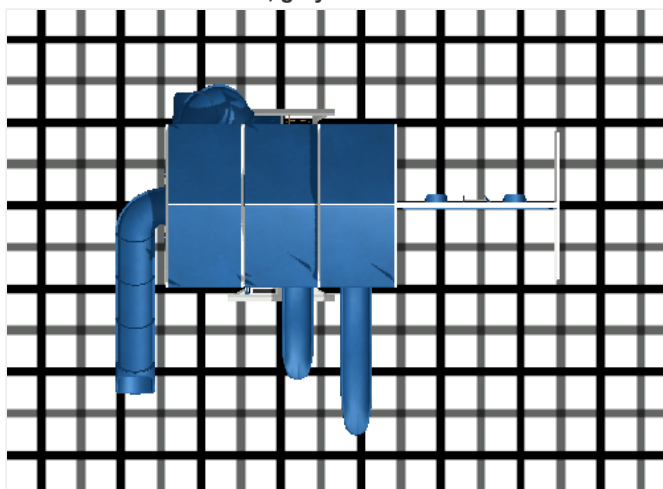

Dealer: GreyFox Outdoor

Date: 7/19/2019

Customer:

PO#:

Model #: SK-40 Rocky Mountain Climber

SK F&I

Size: Length: 28.3ft Width: 23.0ft

Kit and Crate

Build Code: [sk40](#)

Pickup

Frame:

white

Accent:

blue

Accessory:

blue

- 1 - 5' x 5' Mountain Climber
- 1 - Avalanche Slide 10'
- 1 - MC Hand Rail
- 1 - MC Ladder
- 2 - Tower Mega 7' Deck for MC
- 1 - Ship's Wheel
- 1 - 3 Position Single Beam 10'-6" High Beam
- 2 - Belt Swing with Soft Grip Chains High Beam
- 1 - Trapeze Bar with Rings High Beam
- 2 - Ground Anchors
- 1 - Avalanche Slide 14'
- 1 - Telescope
- 3 - 5' x 10' Canvas for Mountain Climber
- 1 - Rock Wall for MC Leg
- 1 - Cargo Net for MC Leg
- 1 - Sidewinder Slide 7'
- 1 - Binoculars
- 1 - Turbo Twister Slide 7'
- 1 - Bubble Panel
- 1 - 3-Rope Plastic Tire Swing

Black lines mark 5', grey lines mark 2.5' increments

Notes:

//

//