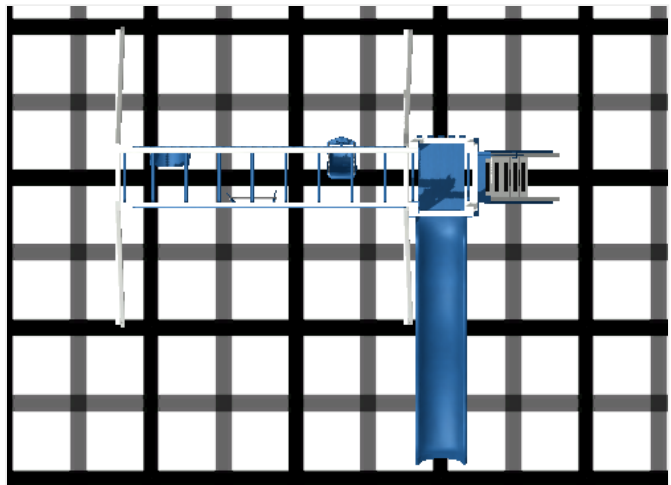

Dealer: GreyFox Outdoor
Customer:
Model #: A-1 Standard Climber
Size: Length: 14.8ft Width: 15.6ft
Build Code: [a1](#)

Date: 7/19/2019
PO#:
SK F&I
Kit and Crate
Pickup

Frame:
white
Accent:
blue
Accessory:
blue

- 1 - 2' x 2' Tower
- 1 - Waterfall Slide 10'
- 1 - 3 Position Climber 10'-6"
- 1 - Baby Swing
- 1 - Trapeze Bar with Rings
- 1 - Belt Swing with Soft Grip Chains
- 4 - Ground Anchors
- 1 - Flat Step Access Ladder
- 1 - Access Railing

Black lines mark 5', grey lines mark 2.5' increments

Notes:

//

//