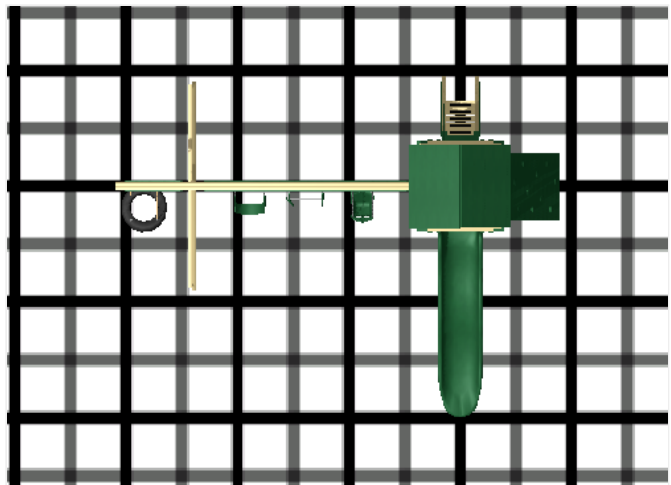

Dealer: GreyFox Outdoor
Customer:
Model #: A-5 Deluxe
Size: Length: 15.0ft Width: 20.3ft
Build Code: [a5](#)

Date: 7/19/2019
PO#:
SK F&I
Kit and Crate
Pickup

Frame:
 almond
Accent:
 green
Accessory:
 green

- 1 - 4' x 4' Tower
- 1 - Steering Wheel
- 1 - 4 Position Single Beam 14'
- 1 - 4-Rope Plastic Tire Swing
- 1 - Trapeze Bar with Rings
- 1 - Baby Swing
- 1 - Belt Swing with Soft Grip Chains
- 2 - Ground Anchors
- 1 - 3' x 5' Rock Wall
- 1 - Flat Step Access Ladder
- 1 - Access Railing
- 1 - Avalanche Slide 10'
- 1 - 4 x 4 Vinyl Roof

Black lines mark 5', grey lines mark 2.5' increments

Notes:

//

//