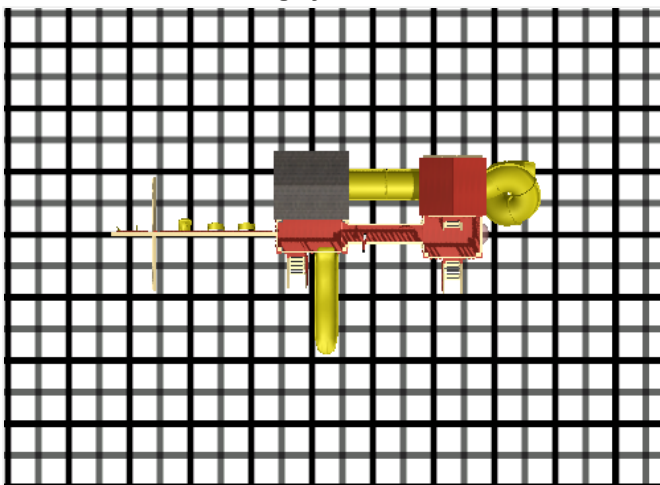

Dealer: GreyFox Outdoor
Customer:
Model #: C-3 Tunnel Escape
Size: Length: 37.3ft Width: 17.1ft
Build Code: [c3](#)

Date: 7/19/2019
PO#:
SK F&I
Kit and Crate
Pickup

Frame:

almond

Accent:

red

Accessory:

yellow

Playhouse Shingles:

weatherwood

- 1 - 6' x 8' Playhouse Tower
- 1 - Avalanche Slide 10'
- 2 - Flat Step Access Ladder
- 2 - Access Railing
- 1 - 4 Position Single Beam 14'
- 1 - Trapeze Bar with Rings
- 2 - Belt Swing with Soft Grip Chains
- 1 - Baby Swing
- 2 - Ground Anchors
- 1 - 6'-6" Bridge with Railing
- 1 - 5' x 9' Tower
- 1 - Turbo Twister Slide 7'
- 1 - 5 x 5 Picnic Table
- 1 - Bubble Panel
- 1 - 5 x 5 Vinyl Roof
- 1 - Ship's Wheel
- 1 - Telescope
- 2 - Window with Shutters
- 1 - Extra 7' Landing for Tower & Playhouse
- 1 - 6'-6" Tower Tunnel

Black lines mark 5', grey lines mark 2.5' increments

Notes: