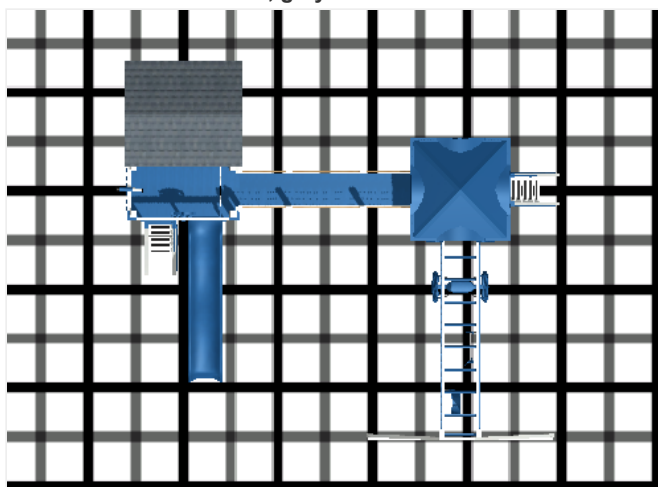

Dealer: GreyFox Outdoor

Date: 7/19/2019

Customer:

PO#:

Model #: C-5 Castle

SK F&I

Size: Length: 23.9ft Width: 19.6ft

Kit and Crate

Build Code: [c5](#)

Pickup

Frame:

white

Accent:

blue

Accessory:

blue

Playhouse Shingles:

blue

- 1 - 6' x 8' Playhouse Tower
- 1 - Ship's Wheel
- 1 - Waterfall Slide 10'
- 2 - Flat Step Access Ladder
- 2 - Access Railing
- 1 - 5 x 6 Picnic Table
- 1 - Telescope
- 1 - 8' Bridge with Rope
- 1 - 5' x 5' Tower
- 1 - 5 x 5 Pyramid Roof
- 1 - Spotlight
- 1 - 3 Position Climber 10'-6"
- 1 - Dual Rider
- 1 - Trapeze Bar with Rings
- 1 - Belt Swing with Soft Grip Chains
- 2 - Ground Anchors
- 2 - Window with Shutters

Black lines mark 5', grey lines mark 2.5' increments

Notes:

//

//