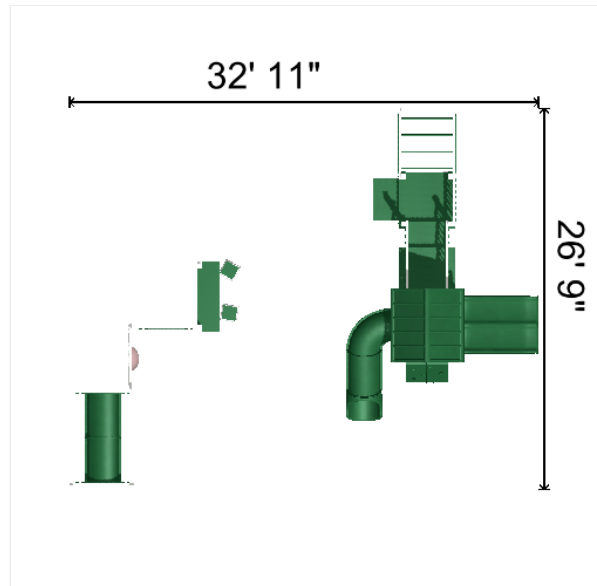

- 1 - 5' x 5' x 3' Tower
- 1 - Gable Roof
- 1 - 3' x 3' Rock Wall with Rope
- 1 - Ship's Wheel
- 1 - Sidewinder Slide 3'
- 1 - ADA Transfer Station to 3' Tower
- 1 - ADA platform first step
- 2 - Hand Bar
- 1 - ADA Monkey Bars 6'
- 1 - 3' Dual slide
- 1 - Frame Section for Dream Center
- 1 - Clock Activity Panel 36" x 30"
- 1 - Bubble Panel
- 4 - Ground Anchor Each
- 1 - Lemonade Stand 2' x 5'
- 2 - Lemonade Stand Stool

Height: 9.1'

Notes:

//

//