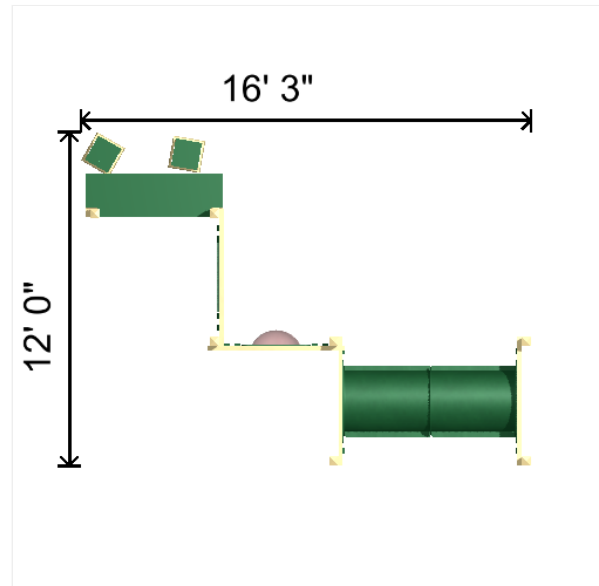

- 1 - Frame Section for Dream Center
- 1 - Clock Activity Panel 36" x 30"
- 1 - Bubble Panel
- 4 - Ground Anchor Each
- 1 - Lemonade Stand 2' x 5'
- 2 - Lemonade Stand Stool

Height: 4.1'

Notes:

//

//