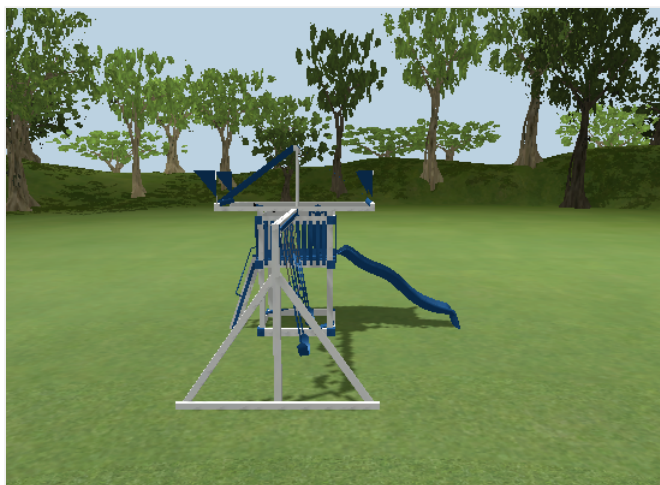

Dealer: GreyFox Outdoor

Date: 7/19/2019

Customer:

PO#:

Model #: KC-3 Deluxe

SK F&I

Size: Length: 15.5ft Width: 16.7ft

Kit and Crate

Build Code: [kc3](#)

Pickup

Frame:

white

Accent:

blue

Accessory:

blue

- 1 - 5' x 5' Tower
- 1 - 5' x 10' Canvas for 5' x 5' Tower Only
- 1 - Telescope
- 1 - Flat Step Access Ladder
- 1 - Access Railing
- 1 - Ship's Wheel
- 1 - Waterfall Slide 10'
- 1 - 3 Position Single Beam 10'-6"
- 2 - Belt Swing with Soft Grip Chains
- 1 - Trapeze Bar with Rings
- 2 - Ground Anchors