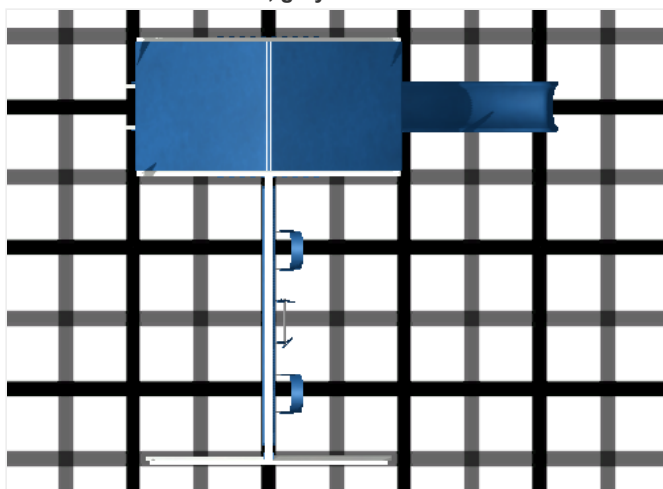

Dealer: GreyFox Outdoor

Date: 7/19/2019

Customer:

PO#:

Model #: KC-3 Deluxe

SK F&I

Size: Length: 15.5ft Width: 16.7ft

Kit and Crate

- 1 - 5' x 5' Tower
- 1 - 5' x 10' Canvas for 5' x 5' Tower Only
- 1 - Telescope
- 1 - Flat Step Access Ladder
- 1 - Access Railing
- 1 - Ship's Wheel
- 1 - Waterfall Slide 10'
- 1 - 3 Position Single Beam 10'-6"
- 2 - Belt Swing with Soft Grip Chains
- 1 - Trapeze Bar with Rings
- 2 - Ground Anchors

Black lines mark 5', grey lines mark 2.5' increments

Notes: