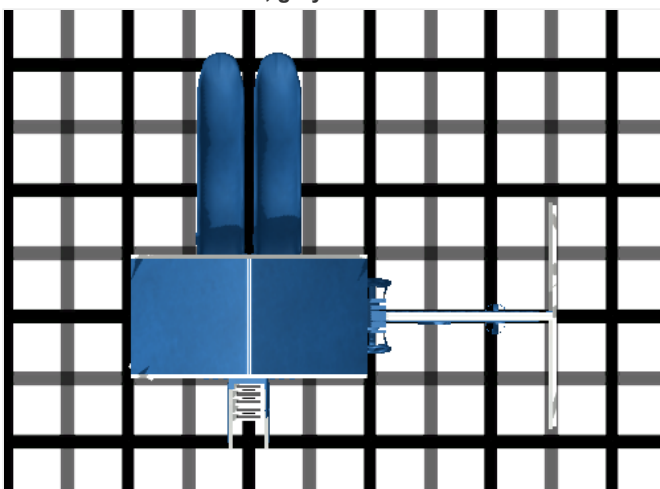

**Dealer:** GreyFox Outdoor

**Date:** 7/19/2019

**Customer:**

**PO#:**

**Model #:** KC-7 Deluxe

**SK F&I**

**Size:** Length: 16.0ft Width: 18.7ft

**Kit and Crate**

- 1 - 5' x 5' Tower
- 1 - Lemonade Stand 2' x 5'
- 2 - Lemonade Stand Stool
- 1 - 5' x 10' Canvas for 5' x 5' Tower Only
- 1 - Megaphone
- 1 - Bubble Panel
- 2 - Avalanche Slide 10'
- 1 - 3 Position Single Beam 10'-6"
- 1 - 4-Point Swing Adapter
- 1 - Dual Rider
- 1 - Belt Swing with Soft Grip Chains
- 1 - Rubber Infant Swing Seat w/ Chains
- 2 - Ground Anchors
- 1 - Ship's Wheel
- 1 - Flat Step Access Ladder
- 1 - Access Railing

Black lines mark 5', grey lines mark 2.5' increments

**Notes:**

//

//