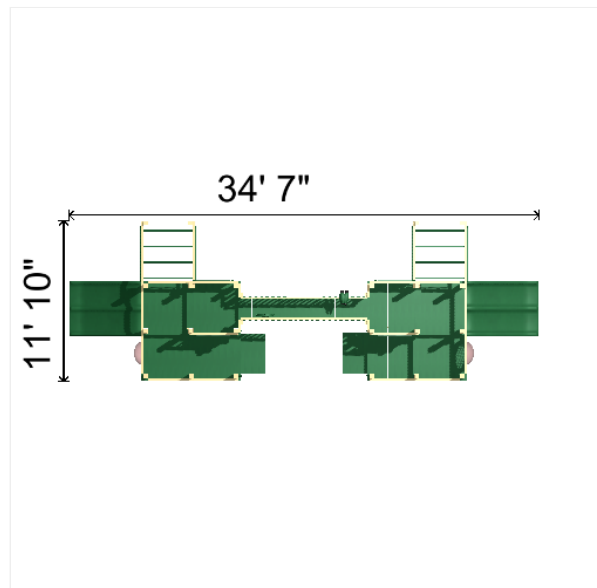

- 2 - ADA Spiral Stairs
- 2 - ADA platform first step
- 4 - Hand Bar
- 2 - Fire Truck Activity Panel 36" x 30"
- 2 - Bubble Panel
- 2 - 3' Dual slide
- 2 - 6' Monkey Bar
- 2 - Clock Activity Panel 36" x 30"
- 1 - 8' Bridge with Railing
- 2 - ABC Activity Panel 36" x 30"
- 1 - Ship's Wheel
- 1 - Binoculars

Height: 8.1'

Notes:

//

//