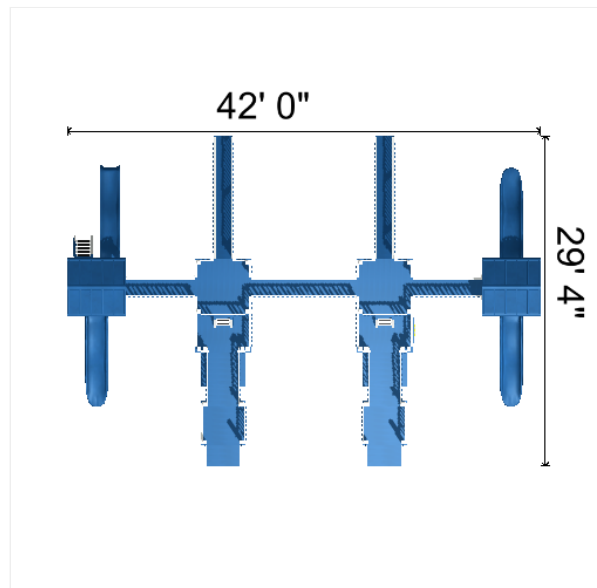

- 2 - 5' x 9' Double Tower 3' and 5' High
- 2 - 5 x 5 Picnic Table
- 1 - 8' Bridge with Railing
- 2 - 6'-6" Bridge with Railings
- 2 - 5' x 5' Tower
- 2 - 5 x 5 Clubhouse Decking
- 2 - Gable Roof
- 3 - Avalanche Slide 10'
- 1 - 5' Access Ladder
- 1 - Access Railing
- 1 - Waterfall Slide 10'
- 2 - 12' Ramp with Rails
- 2 - ADA Transfer Station to 3' Tower
- 2 - ADA platform first step
- 4 - Hand Bar
- 1 - ABC Activity Panel 36" x 30"
- 1 - Tic Tac Toe

Height: 11.1'

Notes:

//

//