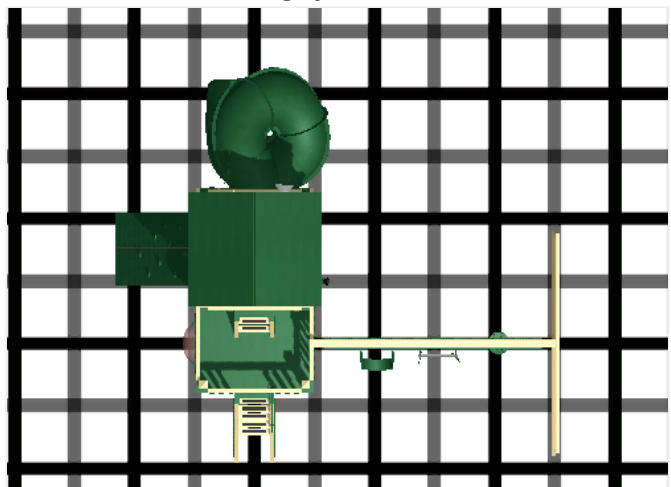

Dealer: GreyFox Outdoor
Customer:
Model #: RL-2 Turbo Tower
Size: Length: 18.8ft Width: 17.4ft
Build Code: [rl2](#)

Date: 7/19/2019
PO#:
SK F&I
Kit and Crate
Pickup

Frame:
 almond
Accent:
 green
Accessory:
 green

- 1 - 5' x 9' Tower
- 1 - 3' x 7' Rock Wall
- 1 - Megaphone
- 1 - Turbo Twister Slide 7'
- 1 - Telescope
- 1 - 5 x 5 Picnic Table
- 1 - Flat Step Access Ladder
- 1 - Access Railing
- 1 - Bubble Panel
- 1 - 3 Position Single Beam 10'-6"
- 1 - Belt Swing with Soft Grip Chains
- 1 - Trapeze Bar with Rings
- 1 - Cyclone Disc Seat with Rope
- 2 - Ground Anchors
- 1 - 5 x 5 Vinyl Roof

Black lines mark 5', grey lines mark 2.5' increments

Notes: