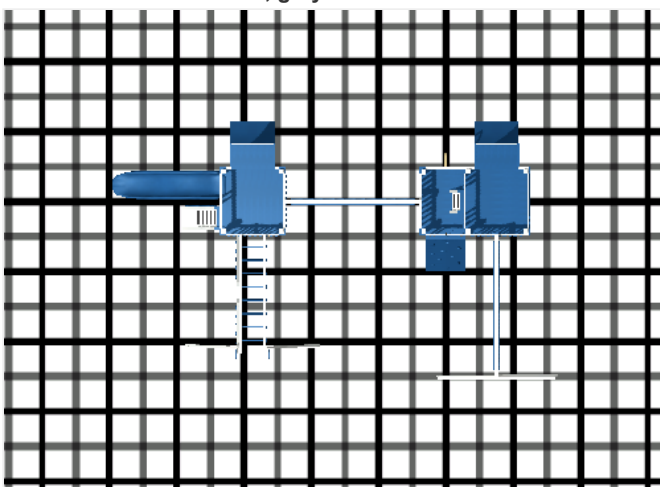

**Dealer:** GreyFox Outdoor

**Date:** 7/19/2019

**Customer:**

**PO#:**

**Model #:** RL-20 Fitness Adventure

**SK F&I**

**Size:** Length: 18.7ft Width: 33.7ft

**Kit and Crate**

**Build Code:** [rl20](#)

**Pickup**

**Frame:**

white

**Accent:**

blue

**Accessory:**

blue

- 1 - 5' x 9' Tower
- 1 - 10' Warp Wall
- 1 - 3 Position Single Beam 10'-6" High Beam
- 4 - Ground Anchors
- 2 - 5 x 5 Clubhouse Decking
- 1 - 5' x 7' Cargo Net Vertical
- 1 - 3 Position Single Connecting Beam
- 1 - 5' x 5' Tower
- 1 - 5' x 5' Cargo Net Vertical
- 1 - NOC Climber 5'
- 1 - Salmon ladder
- 1 - V-Climber
- 1 - Flat Step Access Ladder
- 1 - Access Railing
- 1 - Avalanche Slide 10'
- 1 - 8' Warp Wall
- 1 - Fire Pole 5' Deck
- 1 - 3' x 5' Rock Wall
- 6 - 16' Climbing Ropes

Black lines mark 5', grey lines mark 2.5' increments

**Notes:**

//

//