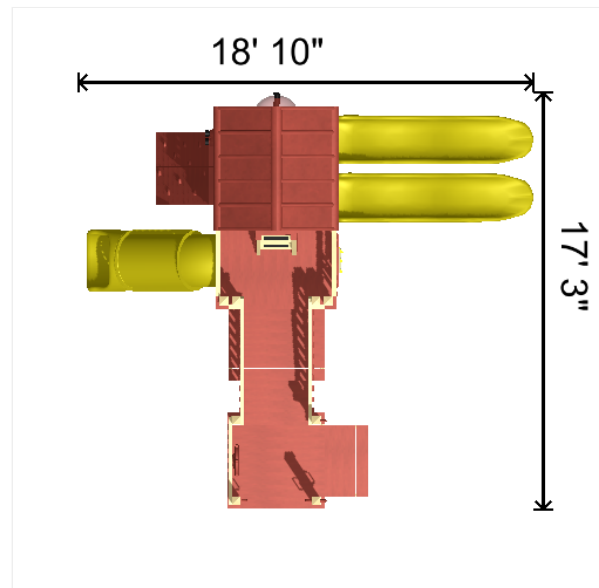

- 1 - ADA Transfer Station to 3' Tower
- 1 - ADA platform first step
- 4 - Hand Bar
- 1 - Ship's Wheel
- 1 - 5' x 9' Double Tower 3' and 5' High
- 1 - Binoculars
- 1 - 3' x 5' Rock Wall with Rope
- 1 - Telescope
- 1 - Bubble Panel
- 2 - Avalanche Slide 10'
- 1 - Tunnel Express Slide 3'
- 1 - Tic Tac Toe
- 1 - Gable Roof

Height: 11.1'

Notes:

//

//