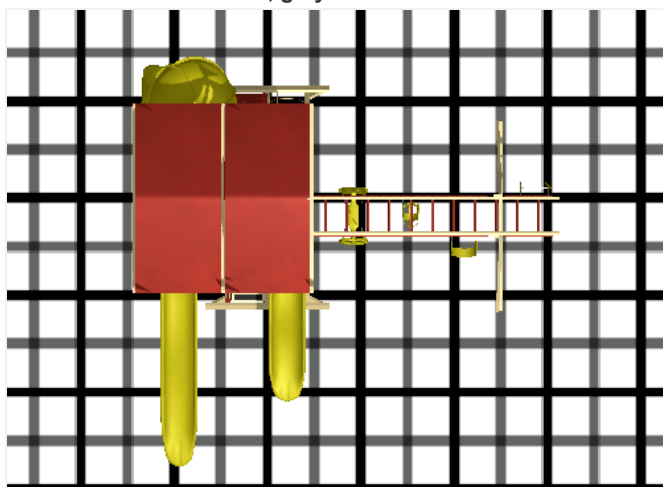

Dealer: GreyFox Outdoor

Date: 7/19/2019

Customer:

PO#:

Model #: SK-30 Mega Mountain Climber

SK F&I

Size: Length: 24.2ft Width: 23.0ft

Kit and Crate

Build Code: [sk30](#)

Pickup

Frame:

almond

Accent:

red

Accessory:

yellow

Black lines mark 5', grey lines mark 2.5' increments

- 1 - 5' x 5' Mountain Climber
- 1 - Avalanche Slide 10'
- 1 - MC Hand Rail
- 1 - MC Ladder
- 1 - 4 Position Climber 14'
- 1 - Dual Rider
- 1 - Rubber Infant Swing Seat w/ Chains
- 1 - Belt Swing with Soft Grip Chains
- 1 - Trapeze Bar with Rings
- 2 - Ground Anchors
- 1 - Rock Wall for MC Leg
- 1 - Cargo Net for MC Leg
- 1 - Tower Mega 7' Deck for MC
- 1 - Steering Wheel
- 1 - Hammock Swing under deck
- 1 - Telescope
- 1 - Turbo Twister Slide 7'
- 1 - Megaphone
- 1 - Avalanche Slide 14'
- 2 - 5' x 10' Canvas for Mountain Climber
- 1 - 3-Rope Plastic Tire Swing