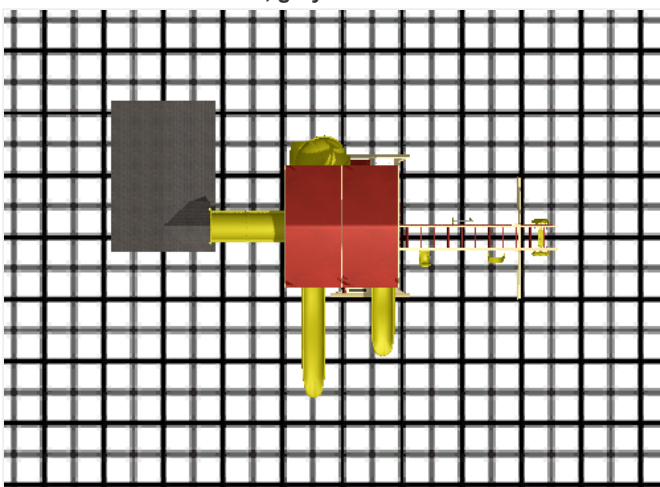

**Dealer:** GreyFox Outdoor  
**Customer:**  
**Model #:** SK-60 Cottage Escape  
**Size:** Length: 38.0ft Width: 24.6ft  
**Build Code:** [sk60](#)

**Date:** 7/19/2019  
**PO#:**  
**SK F&I**   
**Kit and Crate**   
**Pickup**

**Frame:** almond  
**Accent:** red  
**Accessory:** yellow  
**Playhouse Shingles:** weatherwood

Black lines mark 5', grey lines mark 2.5' increments

- 1 - 8' x 8' Playhouse with 4' x 8' Porch
- 1 - Playhouse Dormer with Tunnel Opening
- 1 - 6'-6" Tower Tunnel
- 1 - Ship's Wheel
- 1 - Tower Mega 7' Deck for MC
- 1 - Hammock Swing under deck
- 1 - 5' x 5' Mountain Climber
- 1 - Avalanche Slide 10'
- 1 - MC Hand Rail
- 1 - MC Ladder
- 1 - 4 Position Climber 14'
- 1 - Baby Swing
- 1 - Trapeze Bar with Rings
- 1 - Belt Swing with Soft Grip Chains
- 1 - Dual Rider
- 2 - Ground Anchors
- 1 - Rock Wall for MC Leg
- 1 - Cargo Net for MC Leg
- 2 - 5' x 10' Canvas for Mountain Climber
- 1 - 3-Rope Plastic Tire Swing
- 1 - Megaphone
- 1 - Turbo Twister Slide 7'
- 1 - Telescope
- 1 - Avalanche Slide 14'