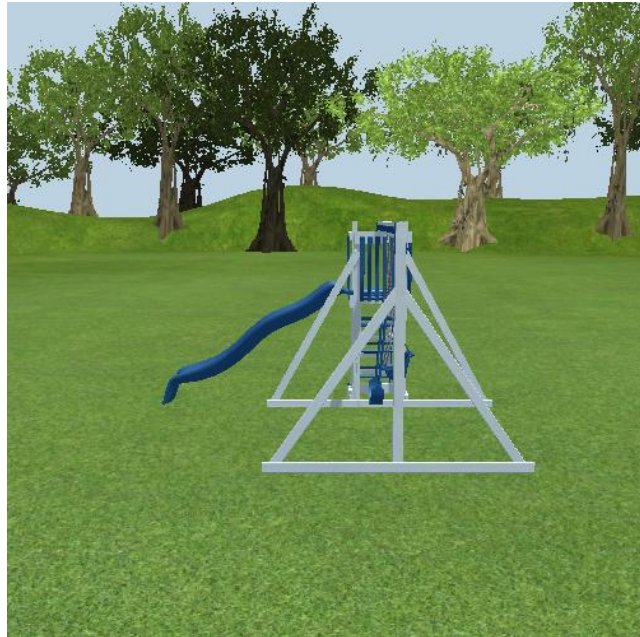

Basecamp 22

Design Features

Frame: White

Accent: Blue

Accessory: Blue

1- 2' x 2' Tower

1- Waterfall Slide 10'

1- 2 Position Single Beam 8'

1- Baby Swing

1- Belt Swing with Soft Grip Chains

2- Ground Anchor Pair

1- 5' Access Ladder

1- Access Railing

Height: 8' 2"