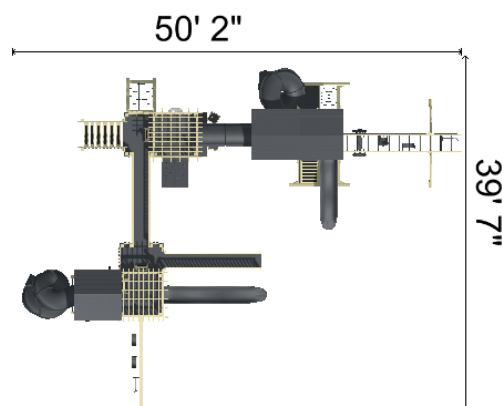

## Design Features:

**Frame: Almond**

**Accent: Grey**

**Accessory: Grey**

- 1- 5' x 5' Mountain Climber
- 1- Avalanche Slide 10'
- 1- MC Hand Rail
- 1- 5' MC Ladder
- 1- Steering Wheel
- 1- 4 Position Climber 14'
- 1- Dual Rider
- 1- Baby Swing
- 1- Belt Swing with Soft Grip Chains
- 1- Trapeze Bar with Rings
- 2- Ground Anchor Pair
- 1- Rock Wall for MC Leg
- 1- Cargo Net for MC Leg
- 1- Tower Mega 7' Deck for MC
- 1- 6'-6" Tower Tunnel
- 2- 5' x 9' Tower
- 1- Bubble Panel
- 1- 3' x 7' Rock Wall with Rope
- 1- Lemonade Stand 2' x 5'
- 2- Lemonade Stand Stool
- 1- 5' Staircase
- 1- Ship's Wheel
- 1- 4' x 5' Cargo Net
- 1- 9'-9" Bridge with Railing 21" wide
- 1- Avalanche Slide 14'
- 1- 3 Position Single High Beam 10'-6"
- 2- Belt Swing with Soft Grip Chains High Beam
- 1- Trapeze Bar with Rings High Beam
- 1- Jungle Bar Tower
- 1- Binoculars
- 1- Turbo Twister Slide 9'
- 1- Telescope
- 3- 5 x 5 Poly Roof
- 1- 5 x 5 Clubhouse Decking
- 3- 5 x 7 Clubhouse Wall with Window

**Height: 16' 11"**

- 1- 12' Ramp with Rails (21" Wide)
- 2- 5 x 5 Pergola Roof
- 1- Hammock Swing under deck
- 1- Turbo Twister Slide 7'
- 1- Spotlight
- 1- 3-Rope Plastic Tire Swing
- 2- 1- 5 x 7 Clubhouse Wall with Door